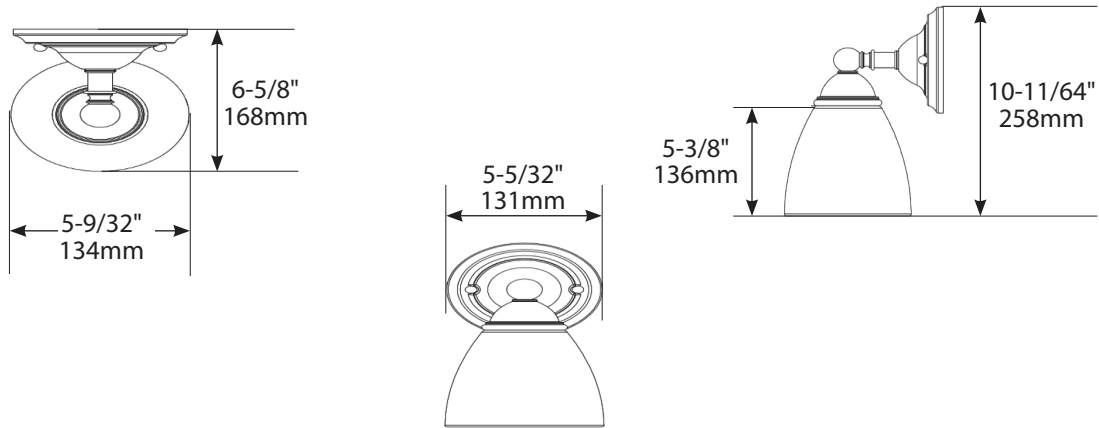

BRANTFORD™ Technical Specification

YB2261

1-Globe Light Fixture

Dimensions:

WEIGHT 5.50 lbs.

Product Information:

Stock Numbers: YB2261CH – CHROME
YB2261BN – BRUSHED NICKEL
YB2261ORB – OIL RUBBED BRONZE

Globe Service Kit: YB2269

Materials: Zinc, glass

Voltage: 120v

Bulb: 100w max (not included); medium base

UL Listed: Yes – for dry locations

Important Notes: Turn off power during installation. Do not connect or disconnect under load.