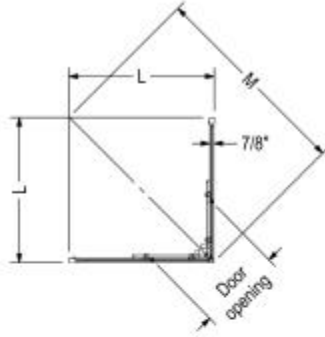

Radia Square 32 x 32 x 71 1/2 in. 6mm Sliding Shower Door for Corner

Model number:

137447-900-305-000

Dimensions: 32" x 32" x 74.5"

Installation: Corner

Material:

Standard Features:

- 6 mm tempered glass with Lotus glass protection
- Magnetic and aluminum extrusion for a better watertight closure and provides panel rigidity

MAAX products adhere to one or more of the following certifications:

MAAX

Radia Square 32 x 32 x 71 1/2 in. 6mm Sliding Shower Door for Corner

Model number:

137447-900-305-000

Dimensions: 32" x 32" x 74.5"

Installation: Corner

Material:

STANDARD

Dimensions

32 x 32 x 74 1/2 In.
(813 x 813 x 1892 mm)

Weight

101 lbs - 45 3/4 kg

Frame Type

Semi-frameless

Door Adjustment

Semi-frameless

Code	Description	H	L Adjustable	Door Opening	Wall adjustment
137447	RADIA Square 32" X 32" X 71.5"	71 5/8"	29 7/8" - 30 5/8"	15 3/16"	3/4"
137448	RADIA Square 36" X 36" X 71.5"	71 5/8"	32 15/16" - 33 3/4"	17 5/16"	3/4"
137451	RADIA Square 42" X 42" X 71.5"	71 5/8"	40 3/4" - 41 1/2"	22 13/16"	3/4"