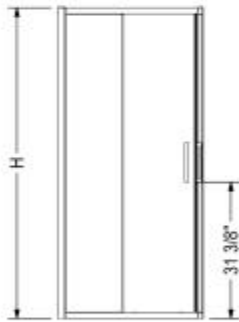

Radia Square 32 x 32 x 71 1/2 in. 6mm Sliding Shower Door for Corner

Model number:

137447-900-305-000

Dimensions: 32" x 32" x 74.5"

Installation: Corner

Material:

Standard Features:

- 6 mm tempered glass with Lotus glass protection
- Magnetic and aluminum extrusion for a better watertight closure and provides panel rigidity

MAAX products adhere to one or more of the following certifications:

MAAX

Radia Square 32 x 32 x 71 1/2 in. 6mm Sliding Shower Door for Corner

Model number:

137447-900-305-000

Dimensions: 32" x 32" x 74.5"

Installation: Corner

Material:

STANDARD

Dimensions

32 x 32 x 74 1/2 In.
(813 x 813 x 1892 mm)

Weight

101 lbs - 45 3/4 kg

Frame Type

Semi-frameless

Door Adjustment

Semi-frameless

Code	Description	H	L Adjustable	Door Opening	Wall adjustment
137447	RADIA Square 32" X 32" X 71.5"	71 5/8"	29 7/8" - 30 5/8"	15 3/16"	3/4"
137448	RADIA Square 36" X 36" X 71.5"	71 5/8"	32 15/16" - 33 3/4"	17 5/16"	3/4"
137451	RADIA Square 42" X 42" X 71.5"	71 5/8"	40 3/4" - 41 1/2"	22 13/16"	3/4"