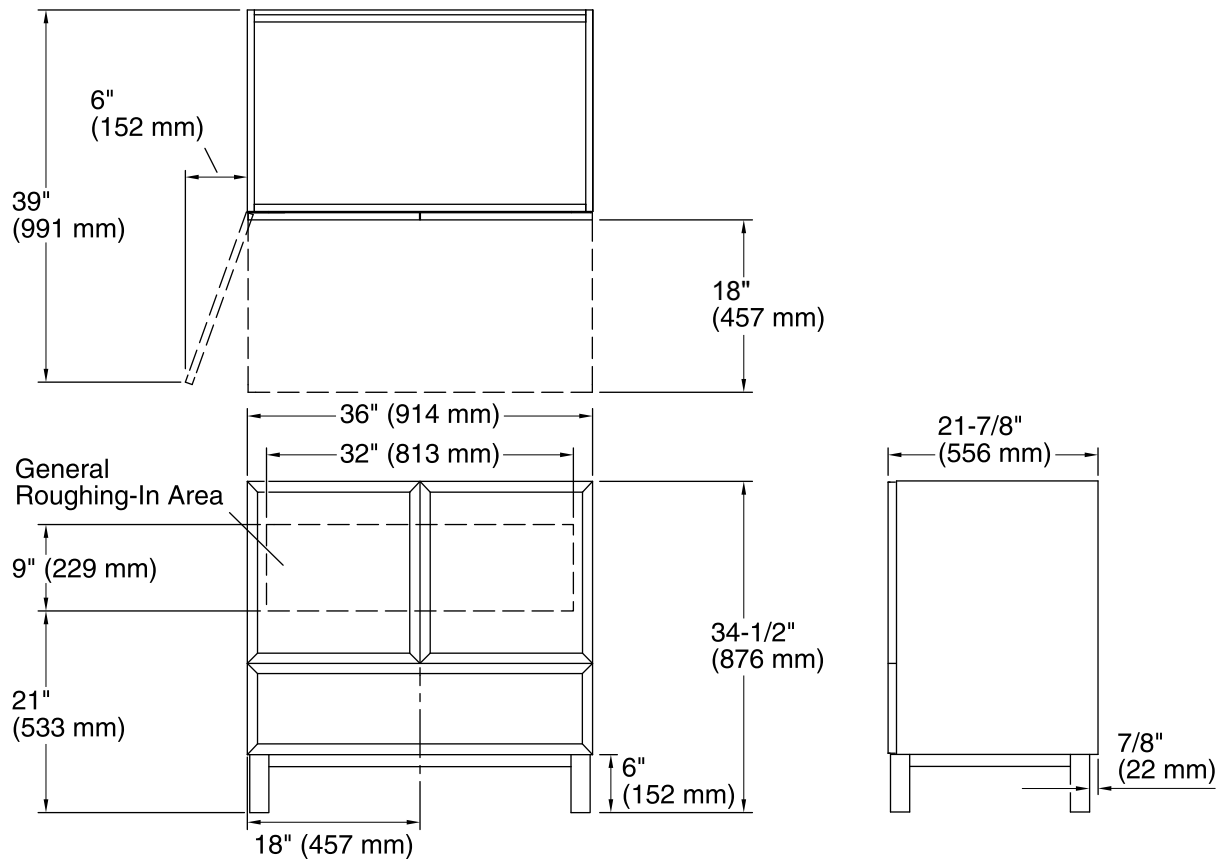

### Technical Information

All product dimensions are nominal.

Vanity type: Standard