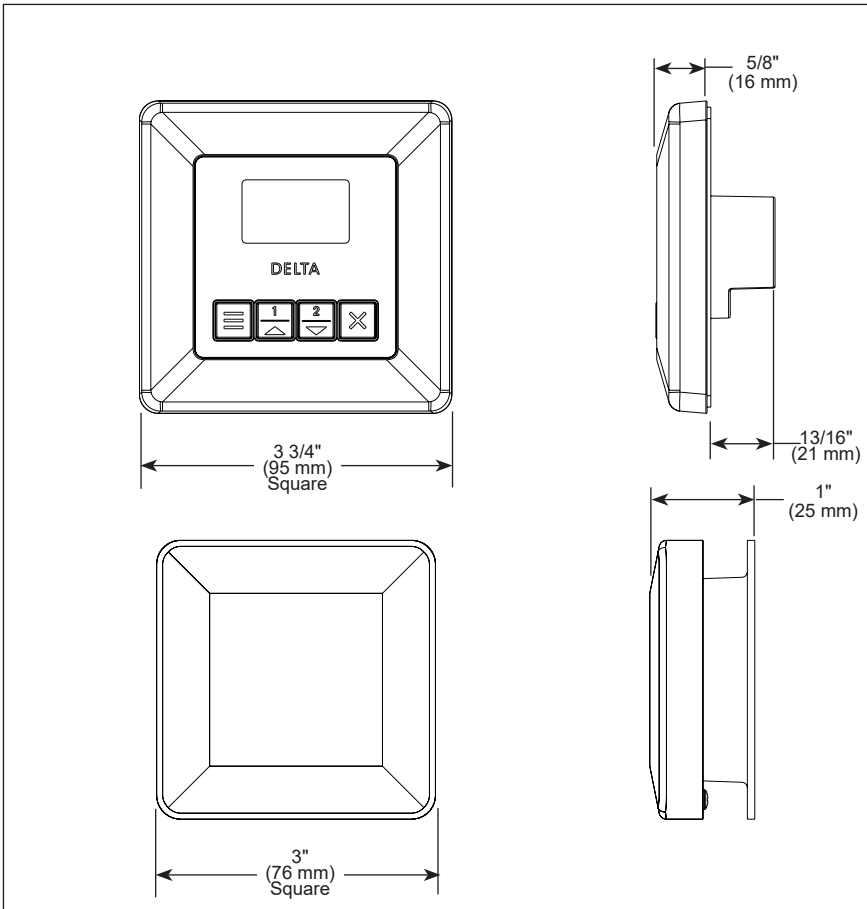

- Includes 3/4" NPT female thread for connection to steam line
- Steam line should protrude 1/4" to 1/2" from finished surface
- Steam head should be mounted 12" - 18" above the finished floor or 6" above the rim of the tub. The mounting location must also not be directly beneath the control and should be as far from the seating area as possible.
- Includes silicone cover
- Essential oil reserve on top of steam head

WARRANTY

- Steam Generators – Lifetime limited warranty; or for commercial purchasers (including for steam bath generators with model numbers beginning with 5COM, which are intended solely for heavy commercial use), one (1) year from the date the product is received by the original purchaser or their authorized representative (installation contractor, etc.).
- Electronic Parts for Steam Bath Generators, Controls, Spa Options and Accessories – two (2) years from the date the product is received by the original consumer purchaser or their authorized representative (installation contractor, etc.); or for commercial purchasers, one (1) year from the date the product is received by the original purchaser or their authorized representative (installation contractor, etc.).
- Please go to www.deltafaucet.com for the complete details of our limited warranty.

Delta Faucet Company

55 E. 111th Street, Carmel, IN 46280
350 South Edgeware Road, St. Thomas, ON N5P 4L1
© 2024 Delta Faucet Company

▲ Designate Proper Finish Suffix

Delta reserves the right (1) to make changes in specifications and materials, and (2) to change or discontinue models, both without notice or obligation. Dimensions are for reference only. See current full-line price book or www.deltafaucet.com for finish options and product availability.