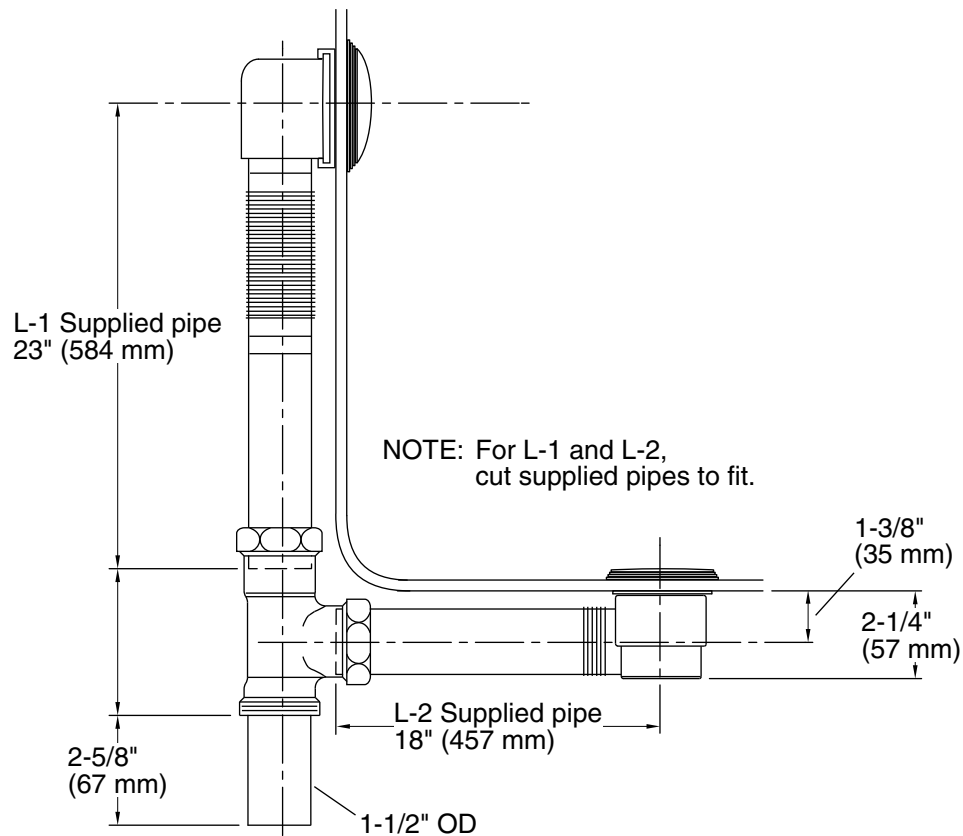

Features

- Toe-activated closing.
- Above- or through-floor installation.
- Flexible overflow joint conforms to various bath angles.
- Includes tee, drain ell, and overflow ell with attached 1-1/2" OD pipe.
- Toe-tap actuation means no internal linkages, reducing potential clogging through the overflow.
- Copper corrugated neck makes drain easy to install on any bath slope.
- For use with 20" - 26" (508 - 660 mm) deep baths.

Material

- Solid-brass construction for durability and reliability.
- KOHLER finishes resist corrosion and tarnishing.
- 17-gauge brass pipe.

Recommended Products/Accessories

K-23726 Drain treatment
K-23723 Faucet cleaner

Technical Information

All product dimensions are nominal.

Notes

Install this product according to the installation guide.