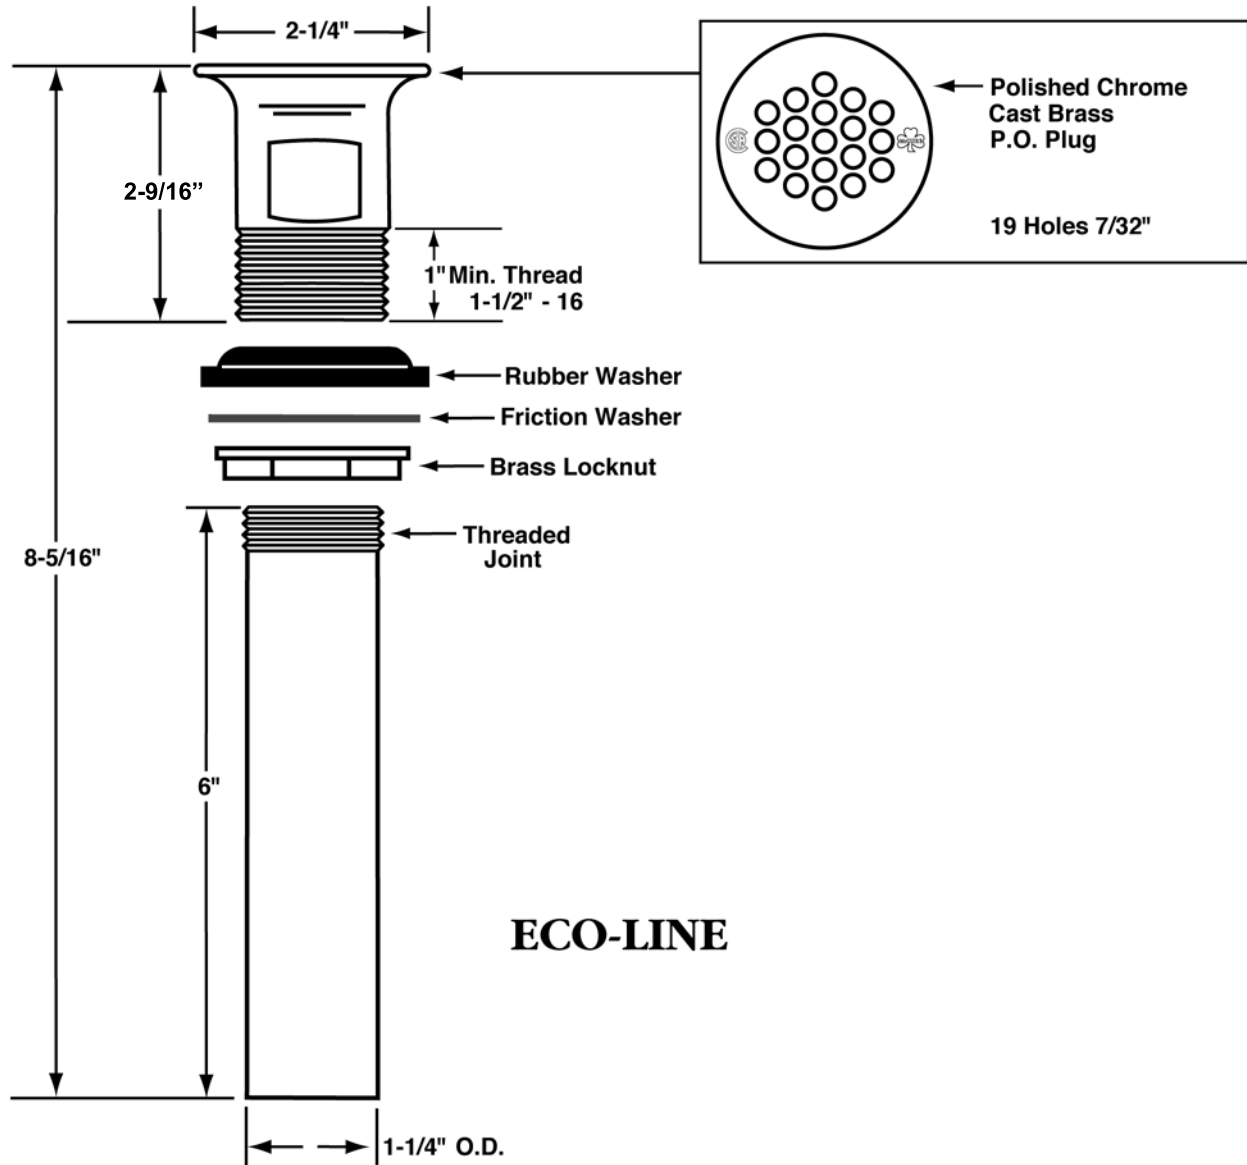

McGuire Manufacturing Co., Inc.

60 Grandview Court
P.O. Box 746 • Cheshire, CT 06410
203-699-1801 • Fax: 203-699-1813
www.mcguiremfg.com

PRODUCT SPECIFICATION

Part No.

155AECO

Open Grid P.O. Plug

Job Name:

Submittal Number:

ASME A112.18.1-2011/CSA B125.2-11

Specifications:

Cast Brass Chrome Plated Open Grid P.O. Plug with 17 gauge 1-1/4" x 6" seamless brass tailpiece, brass lock nut, heavy rubber basin washer and fiber friction washer. Drain shall be in compliance with CSA or other recognized testing authority and bear both manufacturer and testing mark.