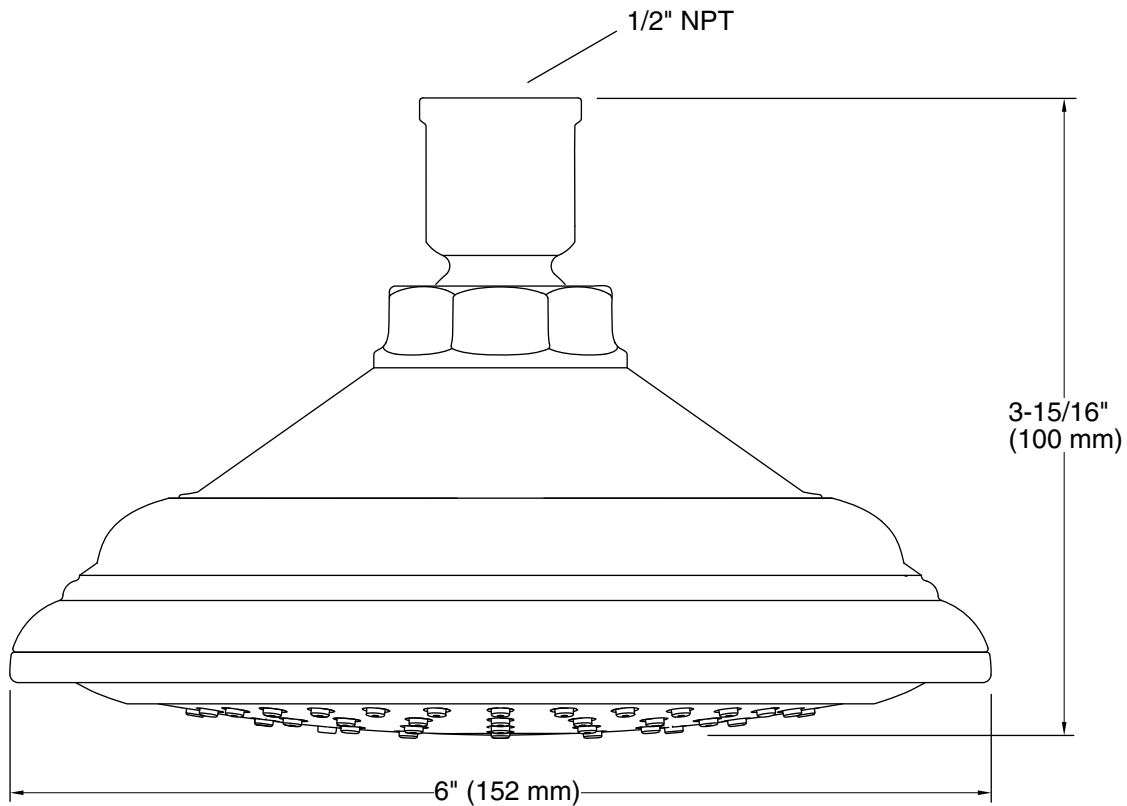

Technical Information

All product dimensions are nominal.

Showerhead/Body Spray:

Rated maximum flow: 2 gal/min (7.6 l/min)

Notes

Install this product according to the installation guide.