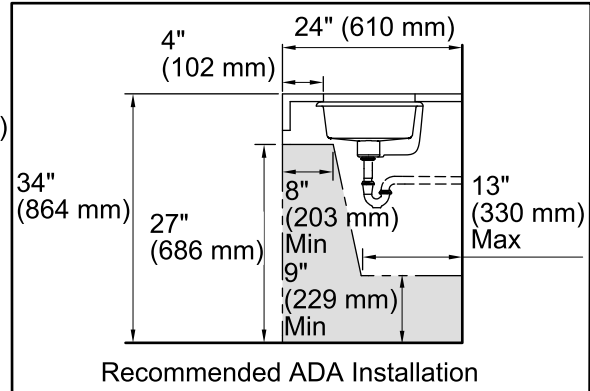

Material

- Vitreous china.

Installation

- Under-mount

Components

Additional included component/s: 1193643 Basin Clamps.

ADA

CSA B651

Color tiles intended for reference only.

Color	Code	Description
	0	White
	96	Biscuit
	NY	Dune
	7	Black Black™

Technical Information

All product dimensions are nominal.

Bowl configuration:	Single
Installation:	Under-mount
Bowl area (Only):	Length: 17" (432 mm) Width: 13" (330 mm) Water depth: 3" (76 mm)
Drain hole:	1-3/4" (44 mm)
Template:	1006809-7, required, not included