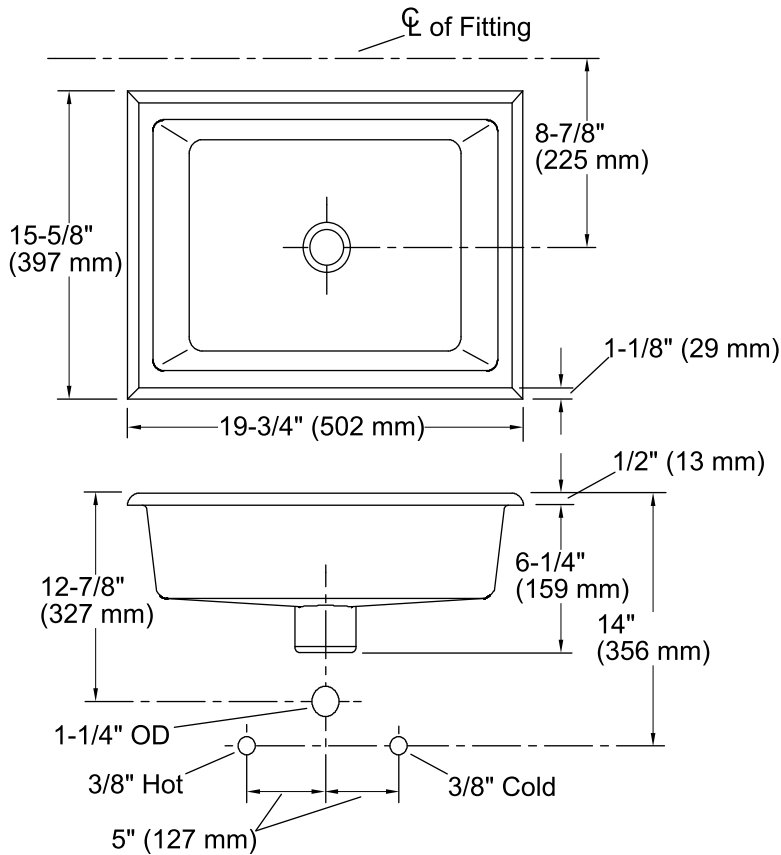

Features

- Rectangular basin.
- Glazed underside works beautifully for countertop installations.
- Overflow drain.
- No faucet holes; requires wall- or counter-mount faucet.
- Coordinates with other products in the Kathryn collection.

Color tiles intended for reference only.

Color	Code	Description
	0	White
	96	Biscuit
	NY	Dune
	7	Black Black™

Technical Information

All product dimensions are nominal.

Bowl configuration:	Single
Installation:	Under-mount
Bowl area (Only):	Length: 17" (432 mm) Width: 13" (330 mm) Water depth: 3" (76 mm)
Drain hole:	1-3/4" (44 mm)
Template:	1006809-7, required, not included