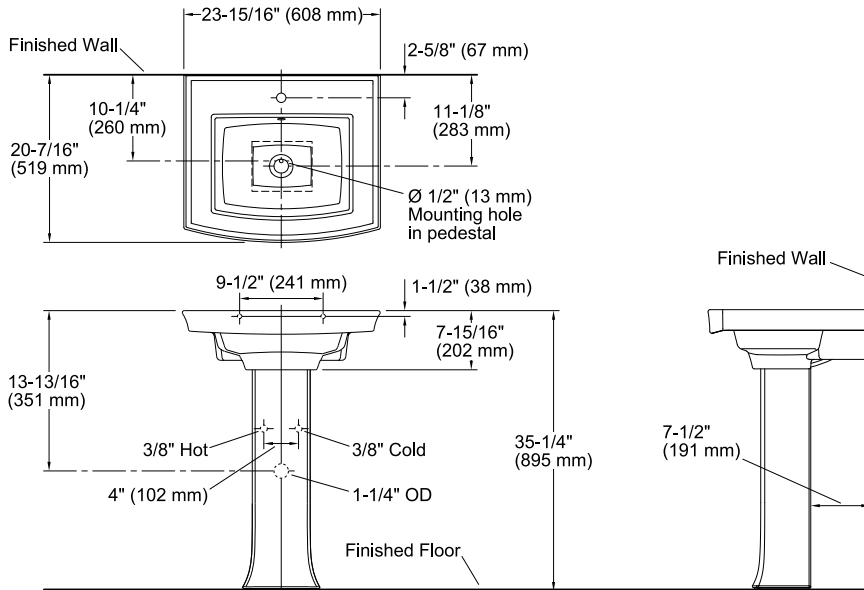

Features

- Single faucet hole.
- Classic rectangular basin.
- Overflow drain.
- Combination consists of the K-2358-1 basin and the K-2357 pedestal.
- Coordinates with other products in the Archer collection.

Material

- Vitreous china.

Installation

- Pedestal.

Recommended Products/Accessories

- K-7605-P Angle Supply with Stop (pair)
- K-8998 P-Trap
- K-23726 Drain treatment
- K-23725 Cast iron cleaner

Included Components

Product consists of:

- K-2358-1 Pedestal Bathroom Sink Basin
- K-2357 Bathroom Sink Pedestal

Additional Components:

- Pedestal accessory pack
- rubber pads

Codes/Standards

ASME A112.19.2/CSA B45.1

KOHLER® One-Year Limited Warranty

Technical Information

All product dimensions are nominal.

Bowl configuration:	Single
Installation:	Pedestal
Bowl area (Only):	Length: 16-1/4" (413 mm) Width: 11-15/16" (303 mm) Water depth: 4" (102 mm)
Number of deck holes:	1
Faucet hole(s):	1-3/8" (35 mm)
Drain hole:	1-3/4" (44 mm)