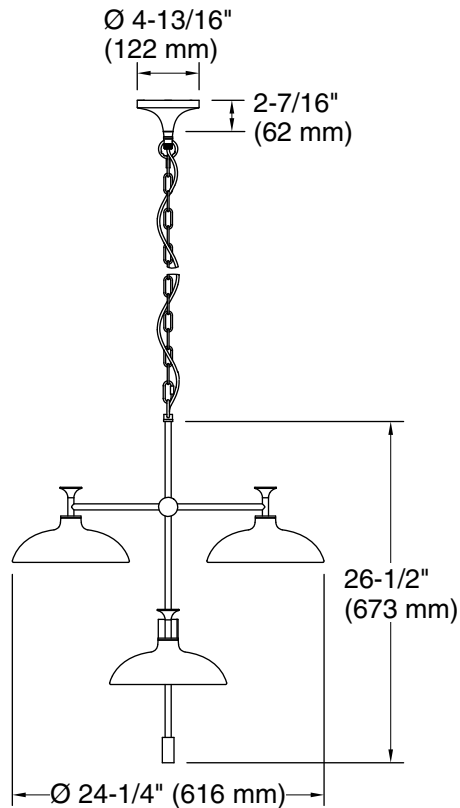

Required Electrical Service

One circuit required.

120 V, 60 Hz

Technical Information

All product dimensions are nominal.

Material: Steel, Aluminum, Glass

Number of Lights: 4

Lighting Type: Socket-based

Socket Type: E-12 Candelabra

Number of Shades: 4

Shade Type: Glass - clear

Hanging Type: Chain

Height: 35-1/4" (895 mm) - 89-1/4" (2267 mm)