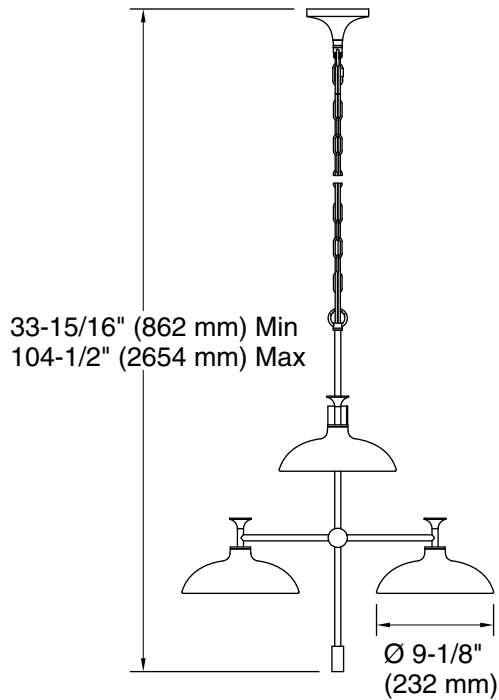

Required Electrical Service

One circuit required.

120 V, 60 Hz

Technical Information

All product dimensions are nominal.

Material: Steel, Aluminum, Glass

Number of Lights: 4

Lighting Type: Socket-based

Socket Type: E-12 Candelabra

Number of Shades: 4

Shade Type: Glass - clear

Hanging Type: Chain

Height: 35-1/4" (895 mm) - 89-1/4" (2267 mm)