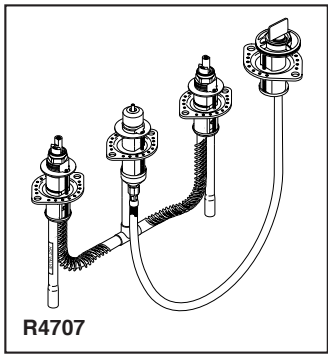

# ROUGH-IN KIT

- Two Handle Diverter Roman Tub Rough-In Kit
- Flexible Deck or Ledge Mount
- Adjustable Rough-In for Thin or Thick Deck Installations
- Installed Before Mud and tile Applied in Thick Deck Situation
- Four Hole Installation
- 16" (406 mm) Maximum Widespread (without using additional tubing)
- Temperature and Volume Controlled with Handles
- Trim Kit Must Also be Ordered to Complete Installation

## STANDARD SPECIFICATIONS

- Washerless.
- Four hole installation.
- 5/8" O.D. copper supply inlet/outlet tubes-R4707 outlet tubes are corrugated copper.
- Widespread 16" (406 mm) maximum centers without using additional tubing.
- Flexible deck or ledge mount installation.
- Solid fabricated brass end valves and spout body.
- Control mechanism shall be of the rotating cylinder type with ceramic plate and 180° rotation, with replaceable ceramic seats operating in stainless steel lined sockets.
- Hot and cold stems are interchangeable.
- Temperature and volume controlled with handles.
- All operating parts shall be replaceable from the top.