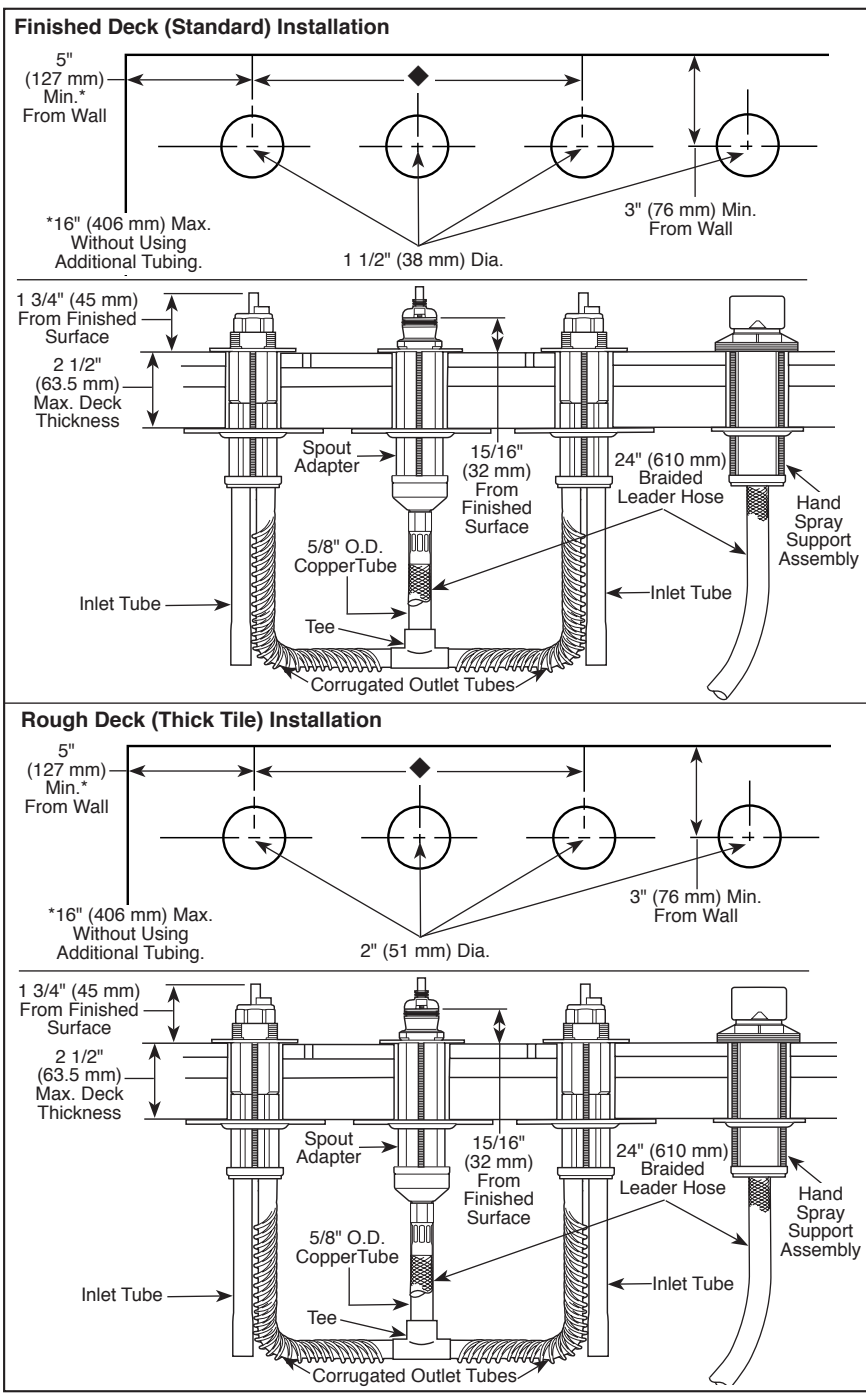

# ROUGH-IN KIT

- Two Handle Diverter Roman Tub Rough-In Kit
- Flexible Deck or Ledge Mount
- Adjustable Rough-In for Thin or Thick Deck Installations
- Installed Before Mud and tile Applied in Thick Deck Situation
- Four Hole Installation
- 16" (406 mm) Maximum Widespread (without using additional tubing)
- Temperature and Volume Controlled with Handles
- Trim Kit Must Also be Ordered to Complete Installation

## STANDARD SPECIFICATIONS

- Washerless.
- Four hole installation.
- 5/8" O.D. copper supply inlet/outlet tubes-R4707 outlet tubes are corrugated copper.
- Widespread 16" (406 mm) maximum centers without using additional tubing.
- Flexible deck or ledge mount installation.
- Solid fabricated brass end valves and spout body.
- Control mechanism shall be of the rotating cylinder type with ceramic plate and 180° rotation, with replaceable ceramic seats operating in stainless steel lined sockets.
- Hot and cold stems are interchangeable.
- Temperature and volume controlled with handles.
- All operating parts shall be replaceable from the top.

◆ **NOTE: Trim kit must also be ordered to complete installation. Refer to separate trim in kit and handle spacing for your situation. Spacing could be 8" - 16" (203 mm - 406 mm).**