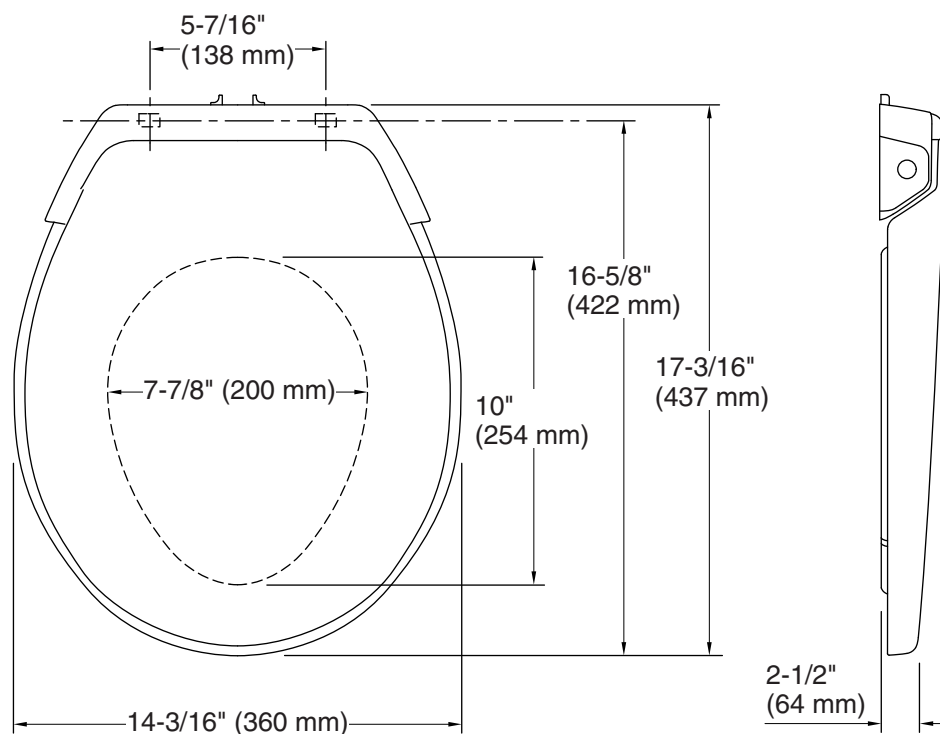

### Technical Information

All product dimensions are nominal.

Seat shape type: Round-front

Seat front type: Closed-front

Seat-mounting holes: 5-7/16" (137 mm)