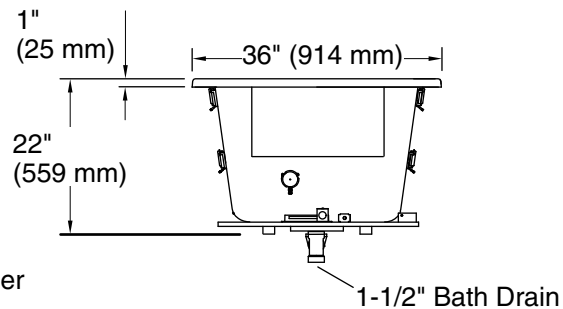

66" x 36" drop-in VibrAcoustic® bath w/Bask®

K-1173-VBW

No change in measurement if connected with drain illustrated. (K-7272)

Control Access
30" (762 mm) W
x 15" (381 mm) H
Min

User Interface

Amplifier

Required Electrical Service

Technical Information

All product dimensions are nominal.

Installation:	Drop-in, Under-mount
Drain location:	End
Basin area, bottom:	44-1/2" x 26-1/2" (1130 mm x 673 mm)
Basin area, top:	60-1/4" x 30-1/4" (1530 mm x 768 mm)
Weight:	90 lbs (40.8 kg)
Minimum floor load:	60 lbs/ft ² (292.9 kg/m ²)
Water depth:	17-3/4" (451 mm)
Water capacity:	102 gal (386.1 L)
Cutout:	Drop-in, 65" x 35" (1651 mm x 889 mm)
Electrical component rating:	Amplifier: 120 V, 1.1 A, 50/60 Hz Heated Surface: 120 V, 0.5 A, 50/60 Hz, 65 W
Amplifier channels:	2 at 15 W per channel 2 at 30 W per channel