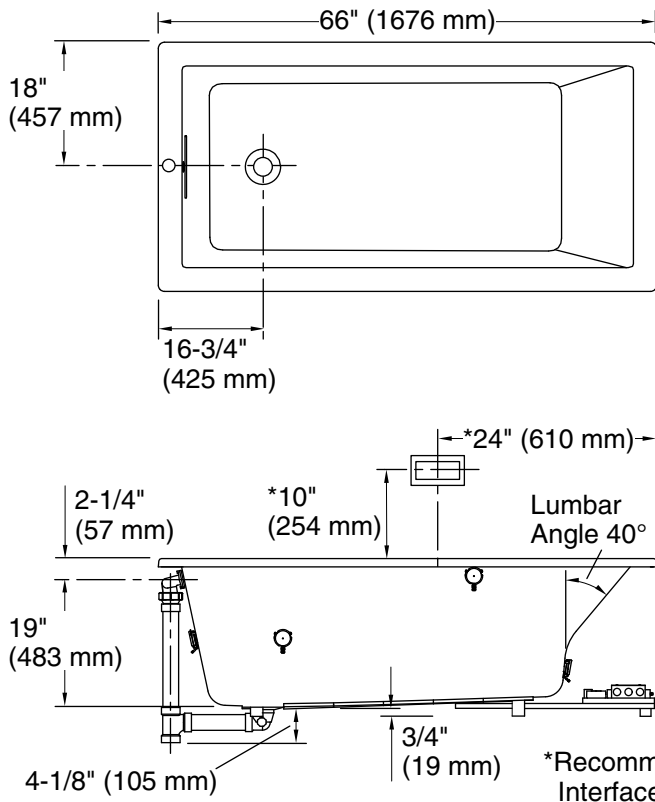

66" x 36" drop-in VibrAcoustic® bath w/Bask®

K-1173-VBW

No change in measurement if connected with drain illustrated. (K-7272)

Control Access
30" (762 mm) W
x 15" (381 mm) H
Min

User Interface

Amplifier

Required Electrical Service

Technical Information

All product dimensions are nominal.

Installation:	Drop-in, Under-mount
Drain location:	End
Basin area, bottom:	44-1/2" x 26-1/2" (1130 mm x 673 mm)
Basin area, top:	60-1/4" x 30-1/4" (1530 mm x 768 mm)
Weight:	90 lbs (40.8 kg)
Minimum floor load:	60 lbs/ft ² (292.9 kg/m ²)
Water depth:	17-3/4" (451 mm)
Water capacity:	102 gal (386.1 L)
Cutout:	Drop-in, 65" x 35" (1651 mm x 889 mm)
Electrical component rating:	Amplifier: 120 V, 1.1 A, 50/60 Hz Heated Surface: 120 V, 0.5 A, 50/60 Hz, 65 W
Amplifier channels:	2 at 15 W per channel 2 at 30 W per channel

Notes

Measure your actual product for rough-in details.

Install this product according to the installation instructions.

The hot water supply should be 70% of the capacity of the bath or greater. Installations will vary.