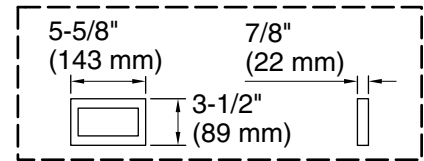

66" x 36" drop-in VibrAcoustic® bath w/Bask®

K-1173-VBW

No change in measurement if connected with drain illustrated. (K-7272)

Control Access
30" (762 mm) W
x 15" (381 mm) H
Min

User Interface

Amplifier

Required Electrical Service

Technical Information

All product dimensions are nominal.

Installation:	Drop-in, Under-mount
Drain location:	End
Basin area, bottom:	44-1/2" x 26-1/2" (1130 mm x 673 mm)
Basin area, top:	60-1/4" x 30-1/4" (1530 mm x 768 mm)
Weight:	90 lbs (40.8 kg)
Minimum floor load:	60 lbs/ft ² (292.9 kg/m ²)
Water depth:	17-3/4" (451 mm)
Water capacity:	102 gal (386.1 L)
Cutout:	Drop-in, 65" x 35" (1651 mm x 889 mm)
Electrical component rating:	Amplifier: 120 V, 1.1 A, 50/60 Hz Heated Surface: 120 V, 0.5 A, 50/60 Hz, 65 W
Amplifier channels:	2 at 15 W per channel 2 at 30 W per channel