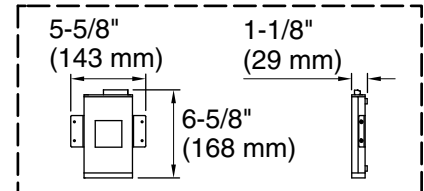

66" x 36" drop-in VibrAcoustic® bath w/Bask®

K-1173-VBW

No change in measurement if connected with drain illustrated. (K-7272)

Control Access
30" (762 mm) W
x 15" (381 mm) H
Min

User Interface

Amplifier

Required Electrical Service

Technical Information

All product dimensions are nominal.

Installation:	Drop-in, Under-mount
Drain location:	End
Basin area, bottom:	44-1/2" x 26-1/2" (1130 mm x 673 mm)
Basin area, top:	60-1/4" x 30-1/4" (1530 mm x 768 mm)
Weight:	90 lbs (40.8 kg)
Minimum floor load:	60 lbs/ft ² (292.9 kg/m ²)
Water depth:	17-3/4" (451 mm)
Water capacity:	102 gal (386.1 L)
Cutout:	Drop-in, 65" x 35" (1651 mm x 889 mm)
Electrical component rating:	Amplifier: 120 V, 1.1 A, 50/60 Hz Heated Surface: 120 V, 0.5 A, 50/60 Hz, 65 W
Amplifier channels:	2 at 15 W per channel 2 at 30 W per channel