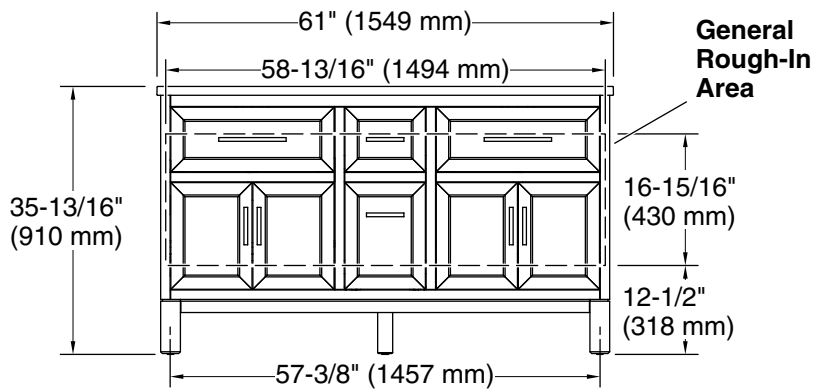

## Features

- Set includes cabinet, precut quartz vanity top, sinks, cabinet hardware
- Vanity top has 8" (203 mm) widespread faucet holes; requires deck-mount faucets (sold separately)
- Three-way adjustable slow-close door hinges for easy cabinet access
- Dovetail joint drawer construction
- Soft-close drawers and doors prevent slamming

### Technical Information

All product dimensions are nominal.