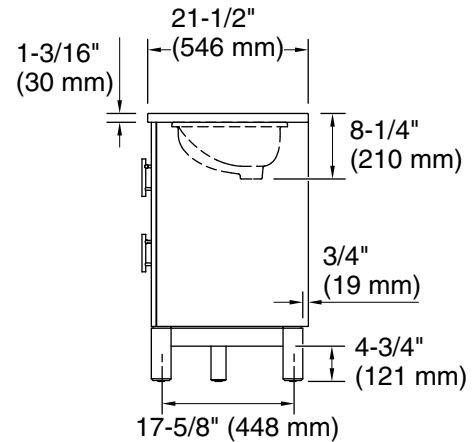

## Features

- Set includes cabinet, precut quartz vanity top, sinks, cabinet hardware
- Vanity top has 8" (203 mm) widespread faucet holes; requires deck-mount faucets (sold separately)
- Three-way adjustable slow-close door hinges for easy cabinet access
- Dovetail joint drawer construction
- Soft-close drawers and doors prevent slamming

### Technical Information

All product dimensions are nominal.