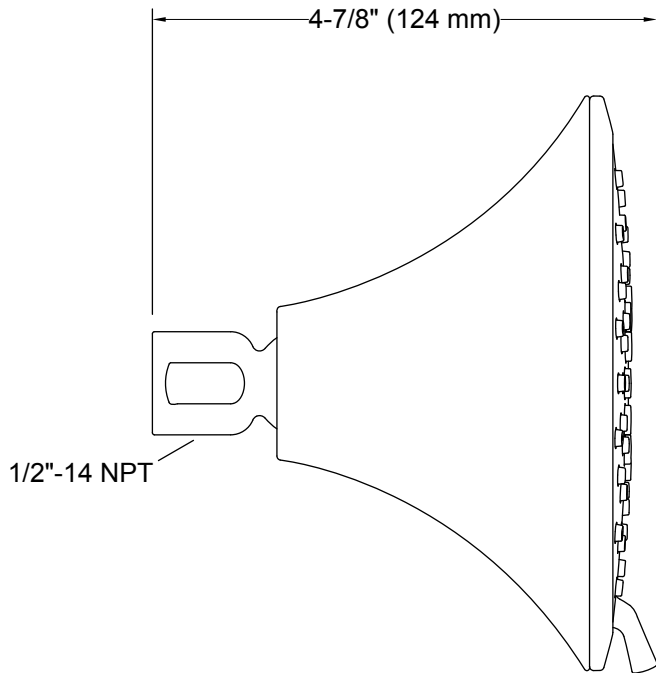

Material

- KOHLER finishes resist corrosion and tarnishing.

Installation

- 1/2-inch - 14 NPT connection.
- Wall-mount.

Codes/Standards

ASME A112.18.1/CSA B125.1

DOE - Energy Policy Act 1992

KOHLER® Faucet Lifetime Limited Warranty

Technical Information

All product dimensions are nominal.

Showerhead/Body Spray:

Rated maximum flow: 2.5 gal/min (9.5 l/min)

Notes

Install this product according to the installation instructions.