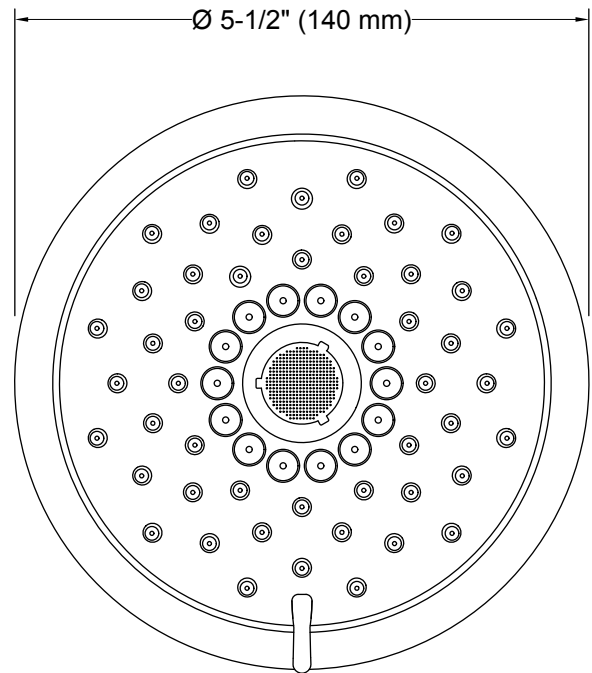

Material

- KOHLER finishes resist corrosion and tarnishing.

Installation

- 1/2-inch - 14 NPT connection.
- Wall-mount.

Codes/Standards

ASME A112.18.1/CSA B125.1

DOE - Energy Policy Act 1992

KOHLER® Faucet Lifetime Limited Warranty

Technical Information

All product dimensions are nominal.

Showerhead/Body Spray:

Rated maximum flow: 2.5 gal/min (9.5 l/min)

Notes

Install this product according to the installation instructions.