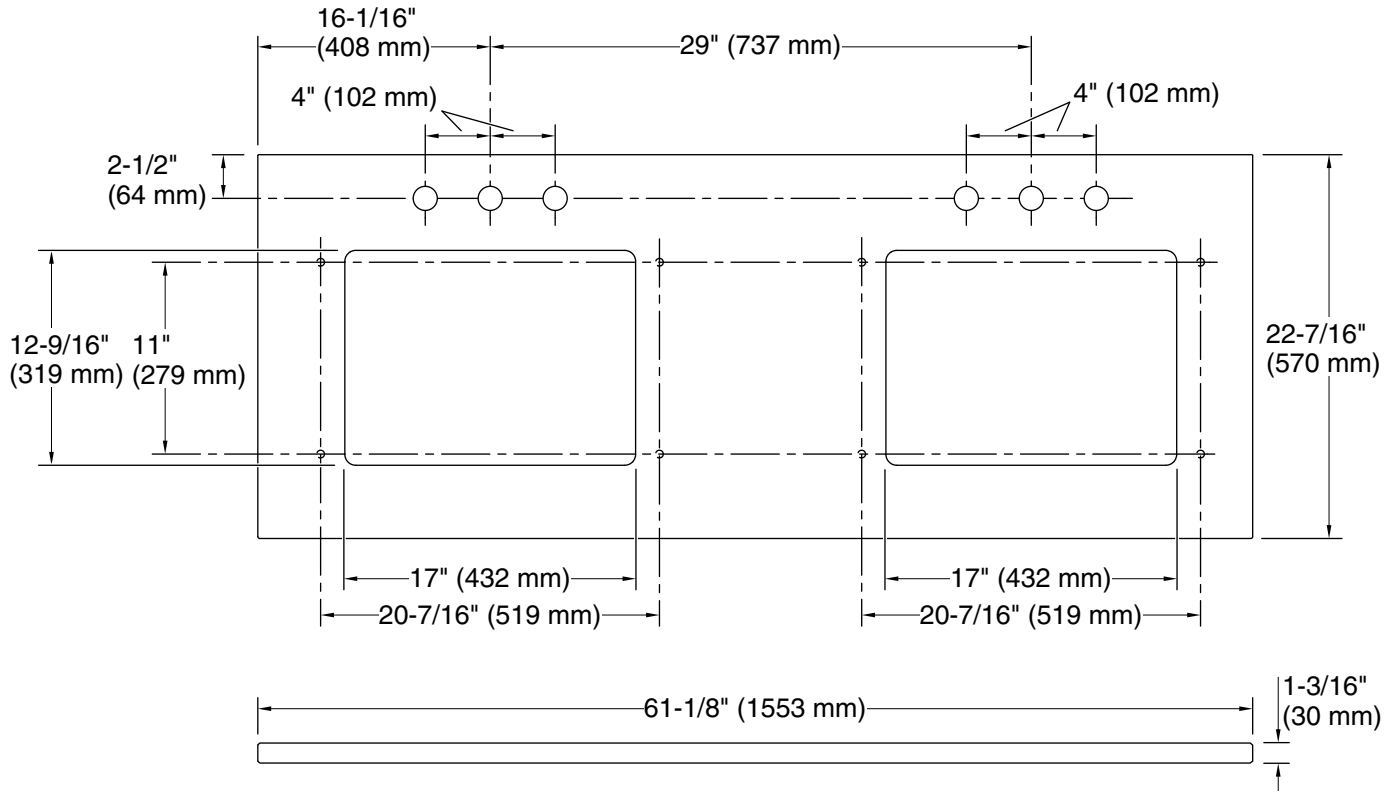

Material

- Silestone® quartz

Installation

- Vanity top
- Single faucet hole with pilot holes for optional 8" (203 mm) widespread faucet configuration

Recommended Products/Accessories

- K-2882 19-3/4" rectangular undermount bathroom sink
- K-2330 19-3/4" rectangular undermount bathroom sink
- K-20000 20-1/2" rectangular undermount bathroom sink

Available Colors/Finishes

Color tiles intended for reference only.

Color	Code	Description
	ESR	ET Serena
	EMQ	ET Marquina
	EST	ET Statuario
	MMW	Miami White

Technical Information

All product dimensions are nominal.
 Installation: Vanity top/ITB
 Number of deck holes: 1