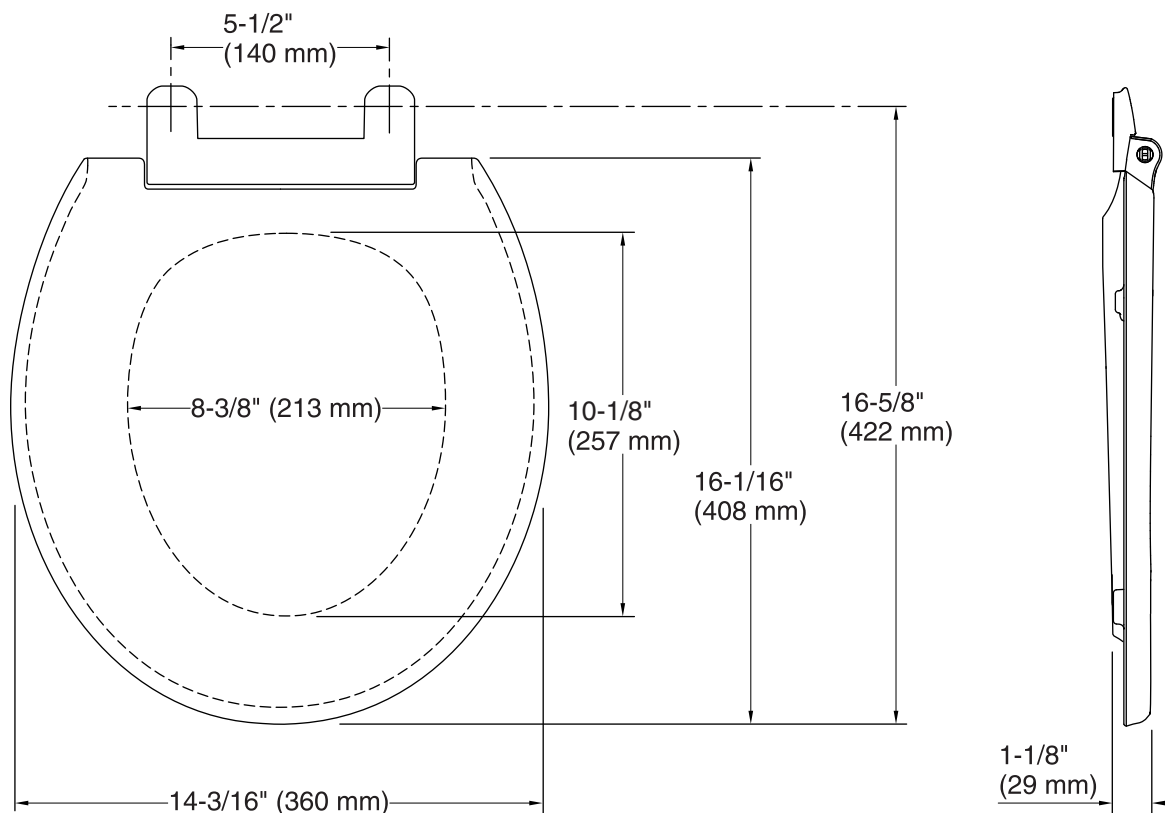

Color	Code	Description
	0	White
	96	Biscuit
	47	Almond
	NY	Dune
	95	Ice™ Grey
	G9	Sandbar
	33	Mexican Sand™
	K4	Cashmere
	58	Thunder™ Grey
	7	Black Black™

Technical Information

All product dimensions are nominal.

Seat shape type: Round-front

Seat front type: Closed-front

Seat-mounting holes: 5-1/2" (140 mm)

Notes

Install this product according to the installation guide.