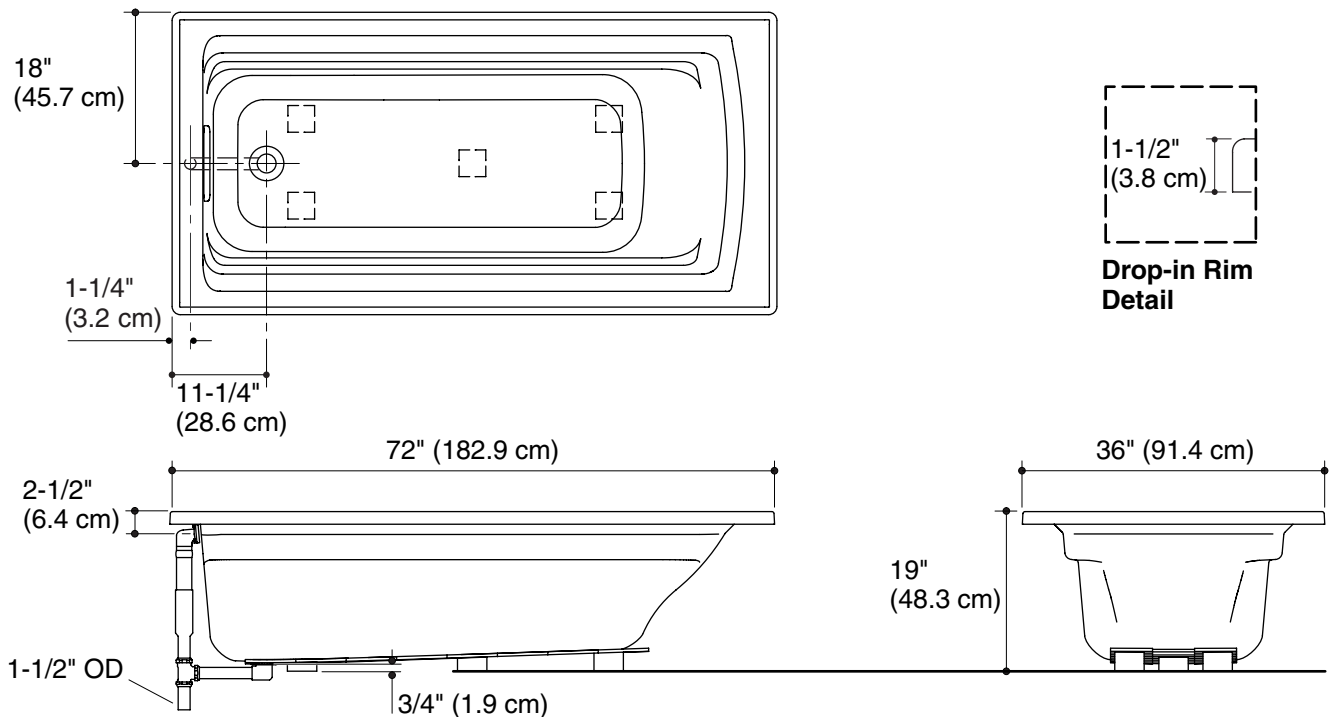

ARCHER™

Technical Information

Fixture*:	
Bathing well	
Basin area	51-3/8" (130.4 cm) x 21" (53.3 cm)
Top area	64-1/2" (163.8 cm) x 30-1/2" (77.5 cm)
Weight	70 lbs (31.7 kg)
To overflow	
Water depth	15" (38.1 cm)
Capacity	72 gal (273 L)
* Approximate measurements for comparison only.	
Drop-in cutout dimensions:	
70-1/2" (179.1 cm) x 34-1/2" (87.7 cm)	

Installation Notes

Install this product according to the installation guide.

Floor support under this product must provide for a minimum of 39 lbs/square foot (189 kg/square meter) loading.

The hot water supply should be 70% of the capacity of the bath or greater. Installations will vary.

This bath is designed for drop-in installation only. It is not suited for use in a three wall alcove with an overhead shower.

No change in measurements if connected with drain illustrated. (K-7272)

Product Diagram