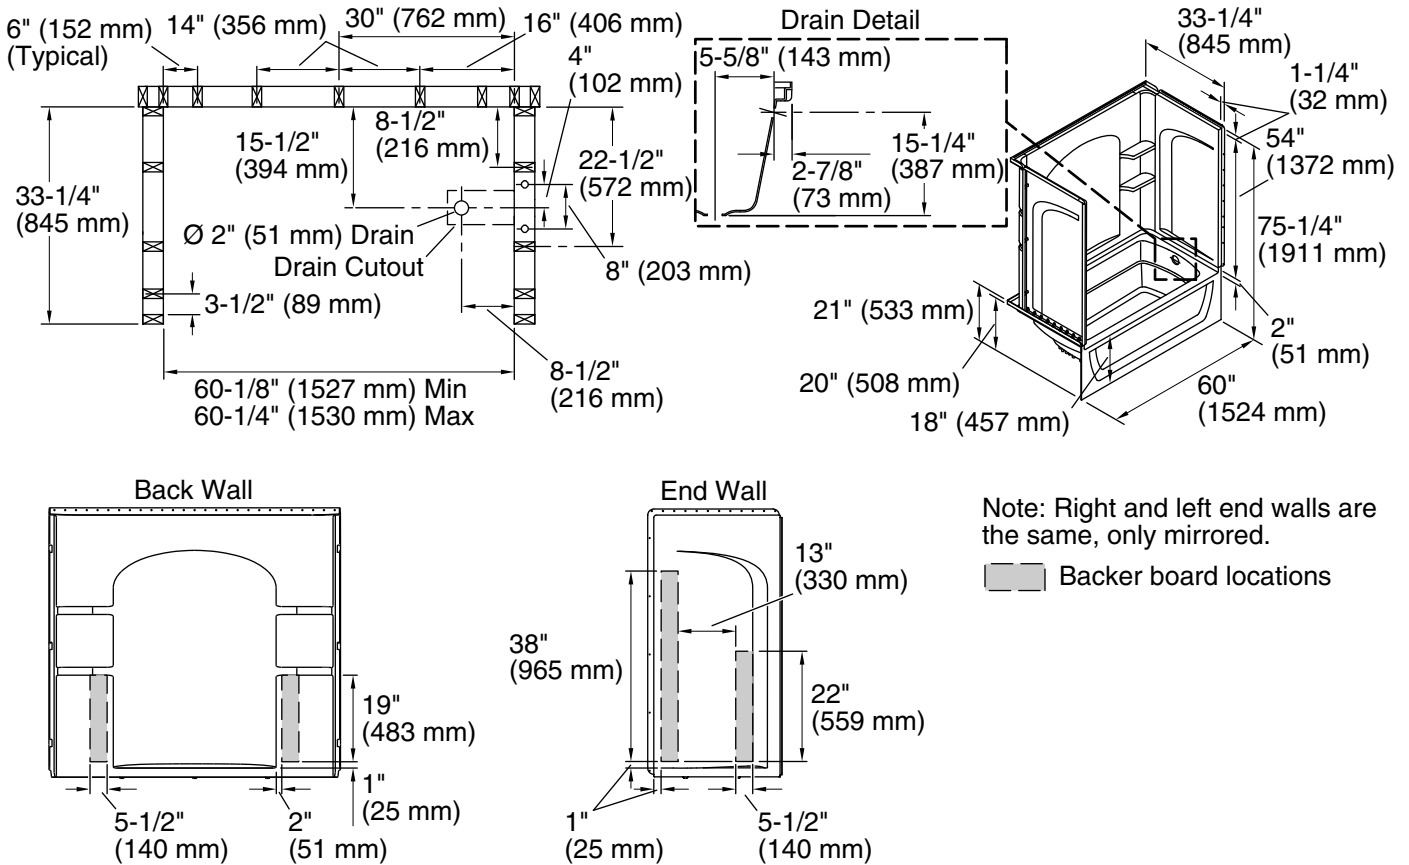

### Technical Information

All product dimensions are nominal.

Installation: Three-wall alcove

Drain location: Right

Basin area, bottom: 42" x 20" (1067 mm x 508 mm)

Basin area, top: 54" x 26" (1372 mm x 660 mm)

Water depth: 13-3/4" (349 mm)

Water capacity: 55 gal (208.2 L)

Minimum flat for door: 3" (76 mm)

Maximum door height: 55-1/2" (1410 mm)

Maximum door width: 57-11/16" (1465 mm)