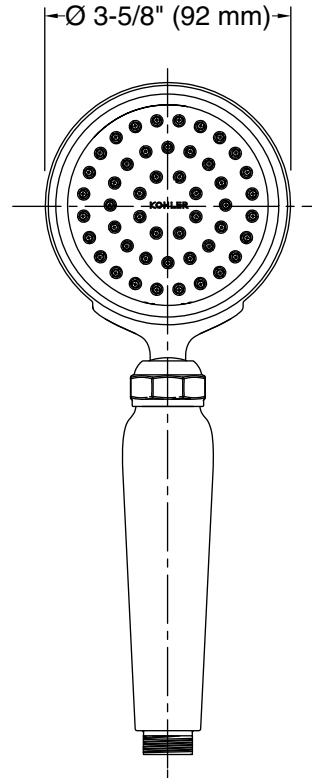

### Features

- Air-induction technology maximizes the air/water mix for a powerful, even flow.
- Optimized sprayface with 48 nozzles delivers a more focused coverage.
- Ergonomic sprayhead pivots to allow precise adjustment for targeted hydromassage.
- MasterClean™ sprayface features an easy-to-clean surface that withstands mineral buildup.
- 2.0 gpm (7.6 l/min) maximum flow rate.
- Requires K-8593 or K-9514 shower hose (sold separately).
- Coordinates with other products in the Artifacts collection.

### Technical Information

All product dimensions are nominal.