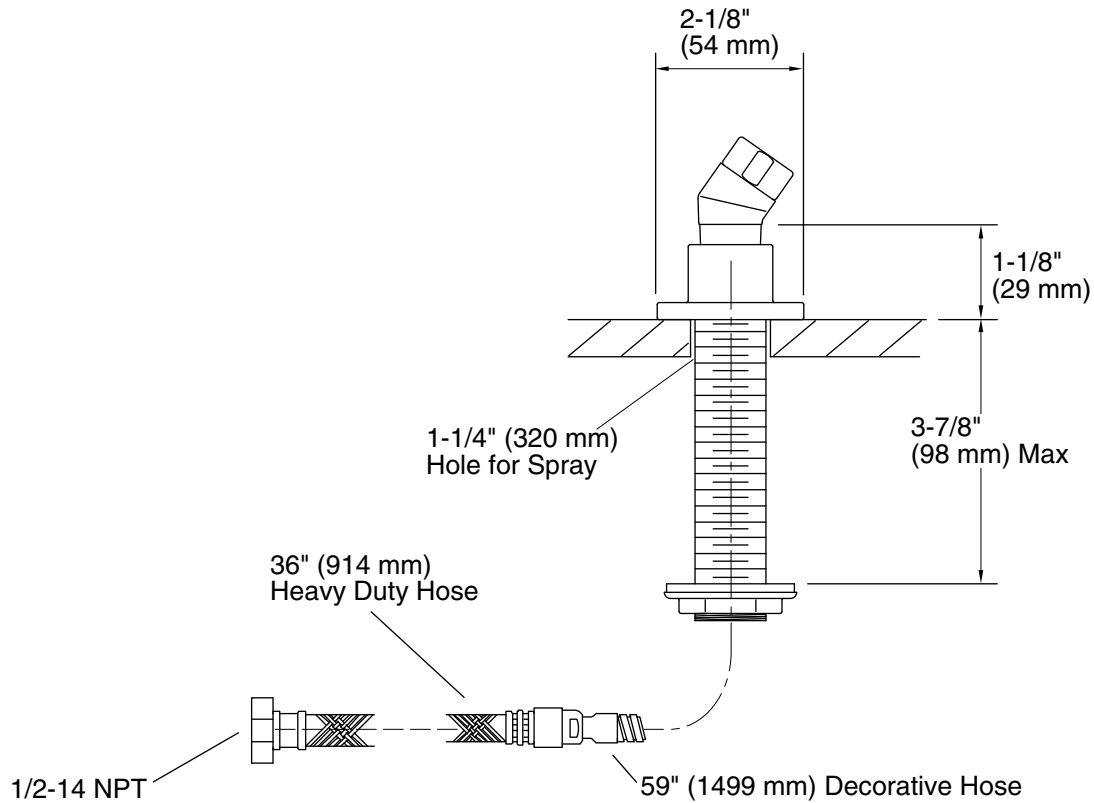

Features

- Includes Polished Chrome handshower hose.
- For use with a handshower (sold separately).
- Coordinates with Purist® and Stillness® faucets and accessories.

Material

- Brass.
- KOHLER finishes resist corrosion and tarnishing.

Installation

- Deck- or bath-mount.

Recommended Products/Accessories

K-23723 Faucet cleaner

Codes/Standards

ASME A112.18.1/CSA B125.1

KOHLER® Faucet Lifetime Limited Warranty

See website for detailed warranty information.

Technical Information

All product dimensions are nominal.

Notes

Install this product according to the installation guide.