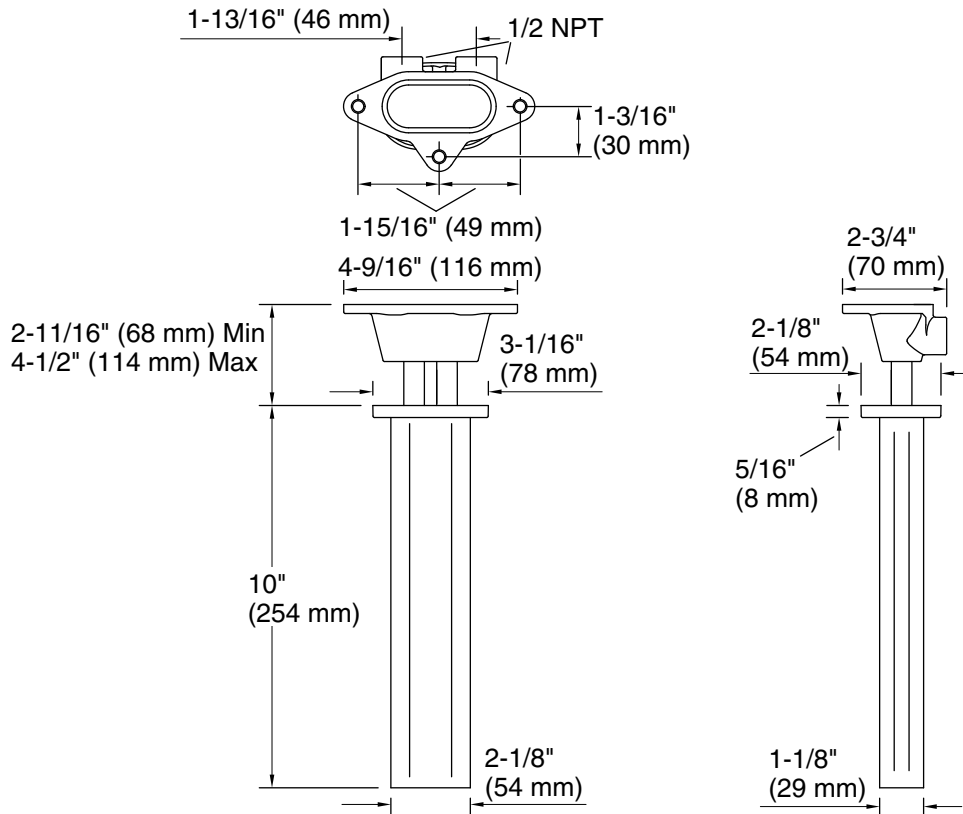

Features

- Compatible only with two-function rainheads
- 10" (254 mm) rainhead arm

Material

- Brass construction ensures durability and reliability
- KOHLER® finishes resist corrosion and tarnishing

Installation

- 1/2-14 NPT inlet threads
- Outlet connections slip-fit to rainhead
- Ceiling-mount

Required Products/Accessories

- K-26295 Oblong 14" two-function rainhead, 2.5 gpm
- or
- K-26297 Oblong 18" two-function rainhead, 2.5 gpm

Technical Information

All product dimensions are nominal.

Handshower:

Rated maximum flow: 0 gal/min (0 l/min)