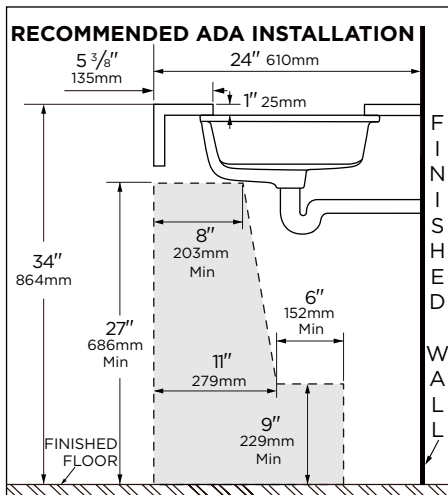

Warranty:

- Limited Lifetime on Vitreous China, refer to the website for more details.

NOTES: All dimensions are in inches and millimeter. Illustrations may not be drawn to scale.

IMPORTANT:

Dimensions of fixtures are nominal and may vary within the range of tolerances established by ASME standard A 112.19.2

PLUMBERS NOTE: The sealing compound containing oil should never be used when installing basin under a marble slab. Due to variation in ware, we recommend using basin as a template. Anchoring device furnished only when specified.