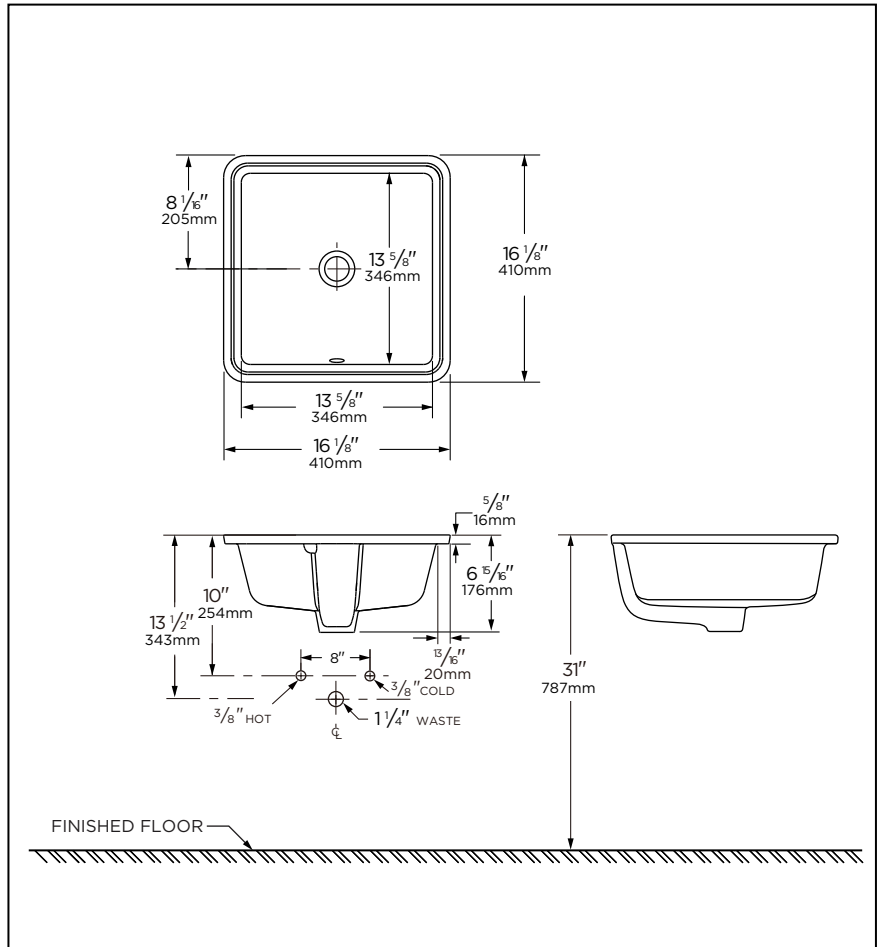

Features:

G0013710

- Vitreous China
- Undercounter Sink
- ADA compliant
- Front Overflow
- Shaped Square
- No faucet holes; wall-mount or deck-mounted faucet required for installation
- Faucet and Drain not included

Technical Information:

Configuration	Undercounter Sink
Height	6 15/16"
Width	16 1/8"
Depth	16 1/8"
Inside Basin Dimension	13 5/8" x 13 5/8"
Shipping Weight	19 lbs

Accessories: (To Be Purchased Separately)

G0099190 Anchoring Kit

Available Colors:

- White only
- Other: Refer to price Book for additional colors/finished

Warranty:

- Limited Lifetime on Vitreous China, refer to the website for more details.

NOTES: All dimensions are in inches and millimeter. Illustrations may not be drawn to scale.

IMPORTANT:

Dimensions of fixtures are nominal and may vary within the range of tolerances established by ASME standard A 112.19.2

PLUMBERS NOTE: The sealing compound containing oil should never be used when installing basin under a marble slab. Due to variation in ware, we recommend using basin as a template. Anchoring device furnished only when specified.