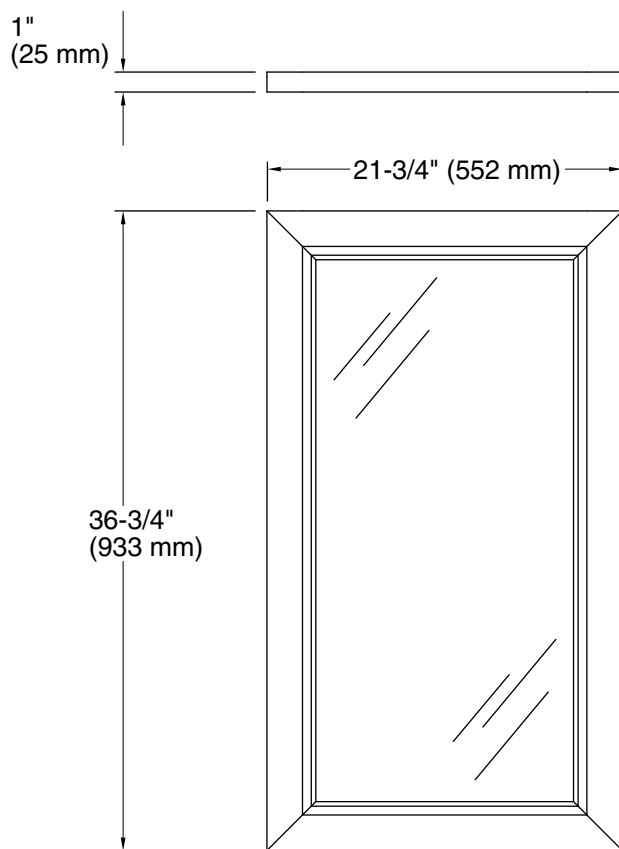

Features

- Coordinates with Damask vanities for a matched ensemble.
- Wood frame with catalyzed conversion varnish provides a durable moisture-resistant finish.
- Includes hardware for wall-mount installation.

Technical Information

All product dimensions are nominal.