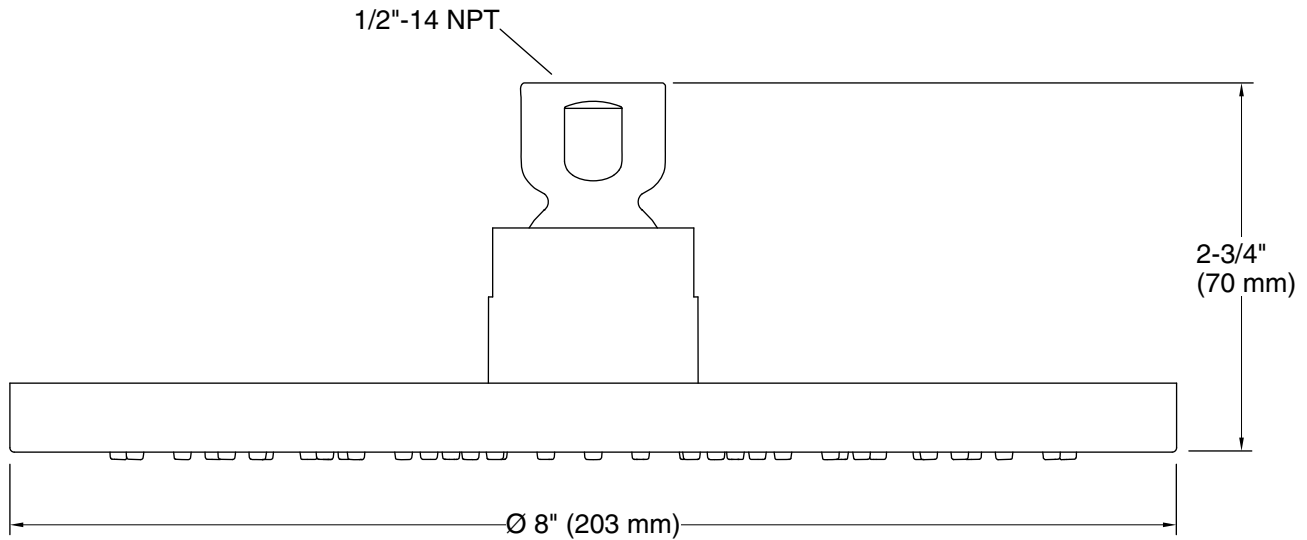

8-28-2021 04:42 - US/CA/MX

THE BOLD LOOK  
OF **KOHLER**®

**Technical Information**

All product dimensions are nominal.

**Showerhead/Body Spray:**

Rated maximum flow: 2.5 gal/min (9.5 l/min)

**Notes**

Install this product according to the installation guide.