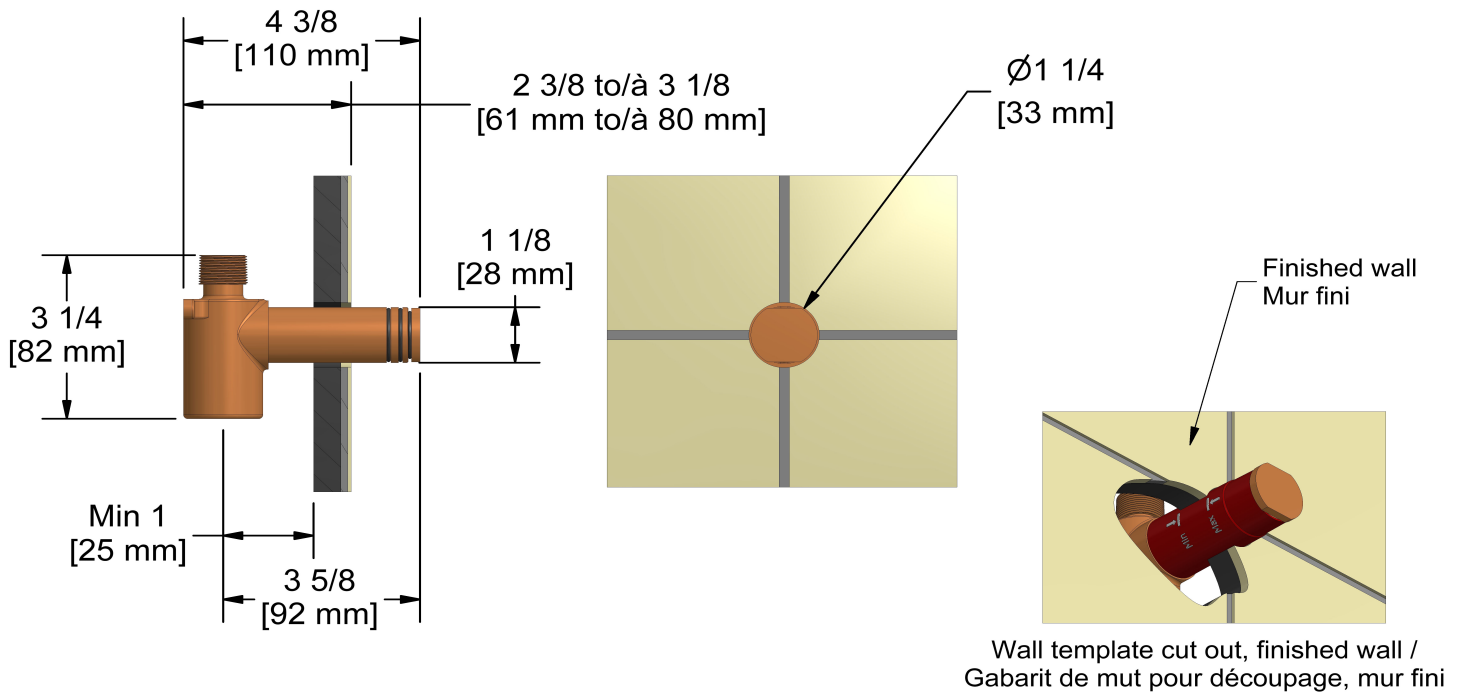

Sizes, models and finishes may differ from those presented.

Warranty

This **Riobel Inc.** product you have purchased carries a Limited Lifetime Warranty on the chrome, PVD finish, blacks and all working parts and is guaranteed from the initial purchase date against all manufacturing defects. All other finishes, including plastic components, are guaranteed for one year. All electric and/or electronic parts are covered by a 5-year limited warranty.

Customer Service

Ontario, West Canada : 888-287-5354 Quebec, Maritimes, United States : 866-473-8442

2020.11.30