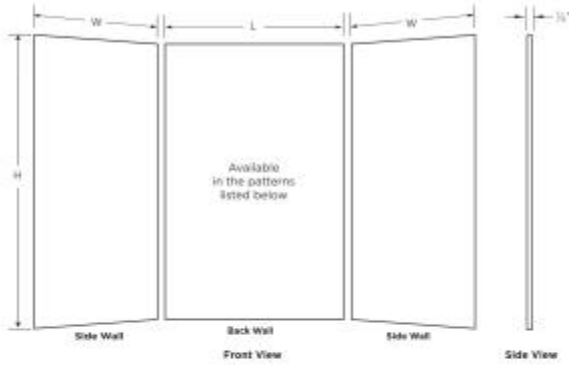

SMMK96-3662 36 x 62 x 96 Swanstone® Smooth Glue up Tub Wall Kit

Model number:

SMMK963662.130

Dimensions: 62" x 36" x 96"

Installation: Glue up

Material: Swanstone®

3 PIECE WALL KIT

Builder Specification Drawing