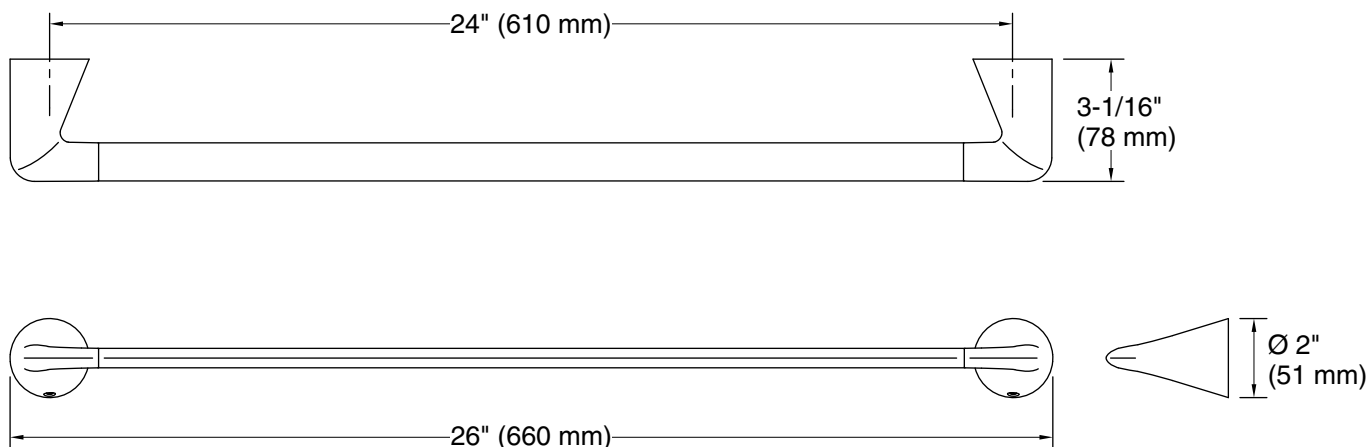

## Technical Information

All product dimensions are nominal.

Installation Type: Wall-mount

Material: Zinc, Stainless Steel