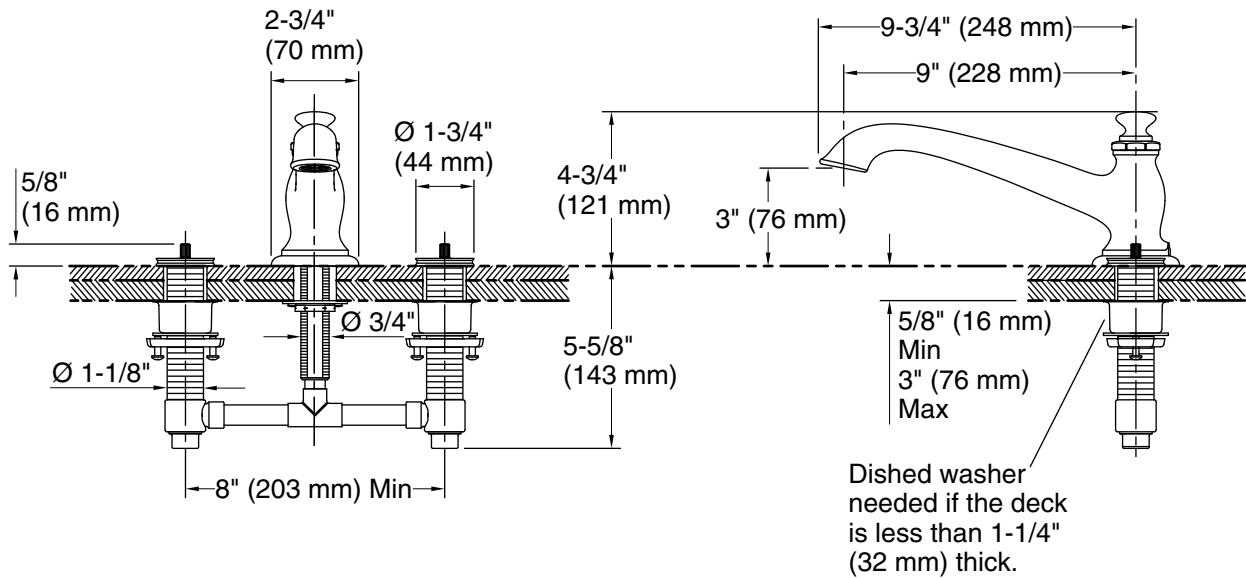

Technical Information

All product dimensions are nominal.

Drain included: No

Spout:

Spout reach: 9" (229 mm)

Notes

IMPORTANT! Artifacts deck-mount handles are only compatible with the valve included with the Artifacts deck-mount faucets. Do not install to a K-300 bath valve.

IMPORTANT! For K-T98071-9M models, the handle swings up and toward the user. Ensure that the handle will not interfere with the bath fixture during operation.

Install this product according to the installation guide.

For a finished bath deck/rim less than 5/8" (16 mm) thick: Install wood reinforcing material to the underside of the deck/rim. The combined thickness of the reinforcing material and the deck/rim must not exceed 3" (76 mm).