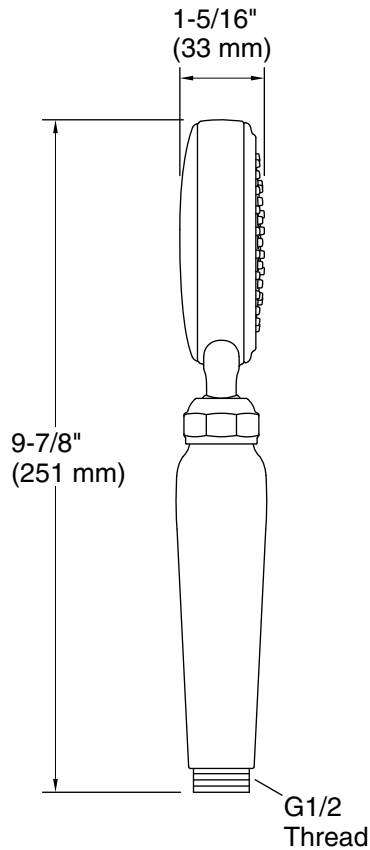

Features

- Air-induction technology maximizes the air/water mix for a powerful, even flow.
- Optimized sprayface with 48 nozzles delivers a more focused coverage.
- Ergonomic sprayhead pivots to allow precise adjustment for targeted hydromassage.
- MasterClean™ sprayface features an easy-to-clean surface that withstands mineral buildup.
- 1.75 gpm (6.6 lpm) maximum flow rate.
- Requires K-8593 or K-9514 shower hose (sold separately).
- Coordinates with other products in the Artifacts collection.

Required Products/Accessories

- K-8593 72" Shower Hose
- K-9514 60" Shower Hose

Recommended Products/Accessories

- K-23723 Faucet cleaner

Codes/Standards

- ASME A112.18.1/CSA B125.1
- DOE - Energy Policy Act 1992
- EPA WaterSense®
- California Energy Commission (CEC)

Technical Information

All product dimensions are nominal.

Handshower:

Rated maximum flow: 1.75 gal/min (6.6 l/min)

Pressure: 45 psi (3.1 bar)

Notes

Install this product according to the installation instructions.