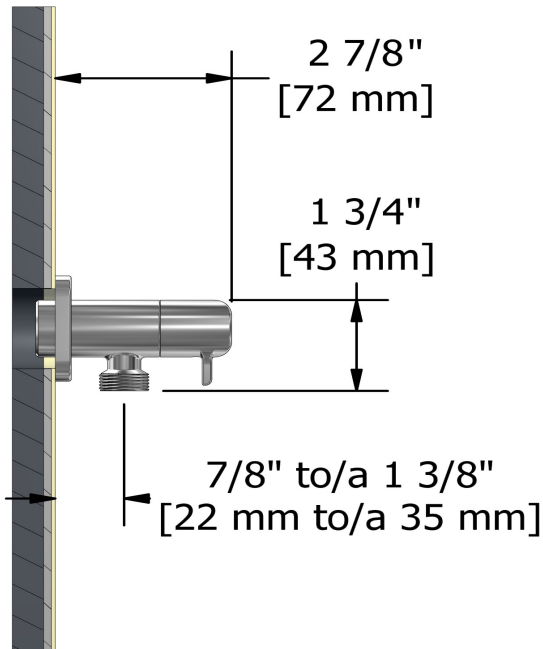

Sizes, models and finishes may differ from thoses presented.

Warranty

This **Riobel Inc.** product you have purchased carries a Limited Lifetime Warranty on the chrome, PVD finish, blacks and all working parts and is guaranteed from the initial purchase date against all manufacturing defects. All other finishes, including plastic components, are guaranteed for one year. All electric and/or electronic parts are covered by a 5-year limited warranty.

Customer Service

Ontario, West Canada : 888-287-5354 Quebec, Maritimes, United States : 866-473-8442

2020.11.27