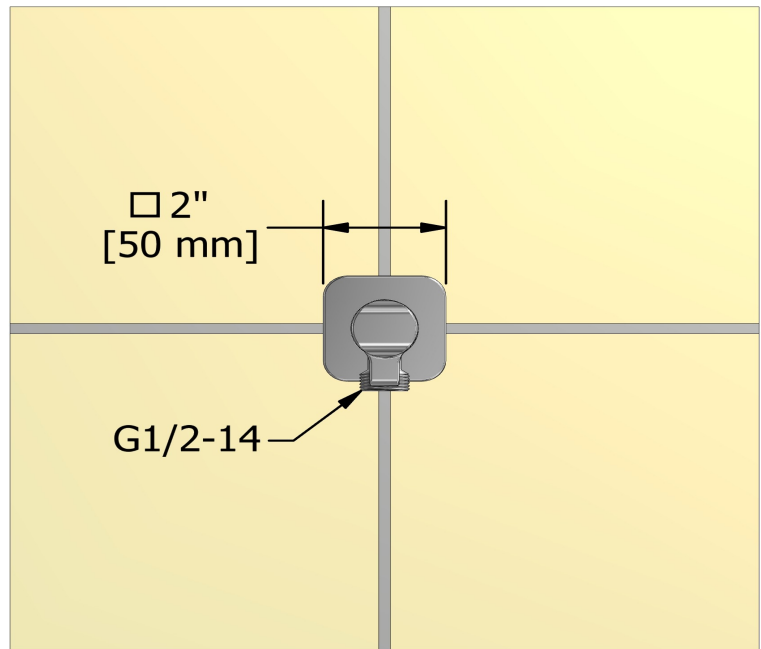

Sizes, models and finishes may differ from thoses presented.

Warranty

This **Riobel Inc.** product you have purchased carries a Limited Lifetime Warranty on the chrome, PVD finish, blacks and all working parts and is guaranteed from the initial purchase date against all manufacturing defects. All other finishes, including plastic components, are guaranteed for one year. All electric and/or electronic parts are covered by a 5-year limited warranty.

Customer Service

Ontario, West Canada : 888-287-5354 Quebec, Maritimes, United States : 866-473-8442

2020.11.27