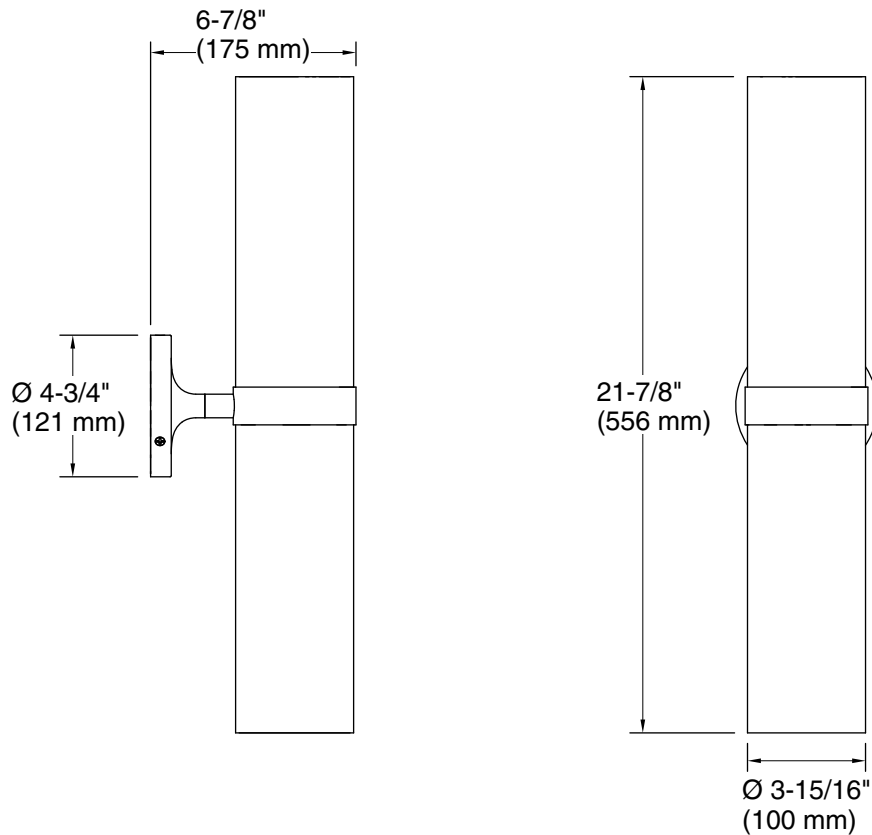

Required Electrical Service

One circuit required.

120 V, 60 Hz

Technical Information

All product dimensions are nominal.

Installation Type: Wall-mount
Material: Steel, Glass
Number of Lights: 2
Lighting Type: Socket-based
Socket Type: E-26 Medium
Number of Shades: 2
Shade Type: Glass - clear