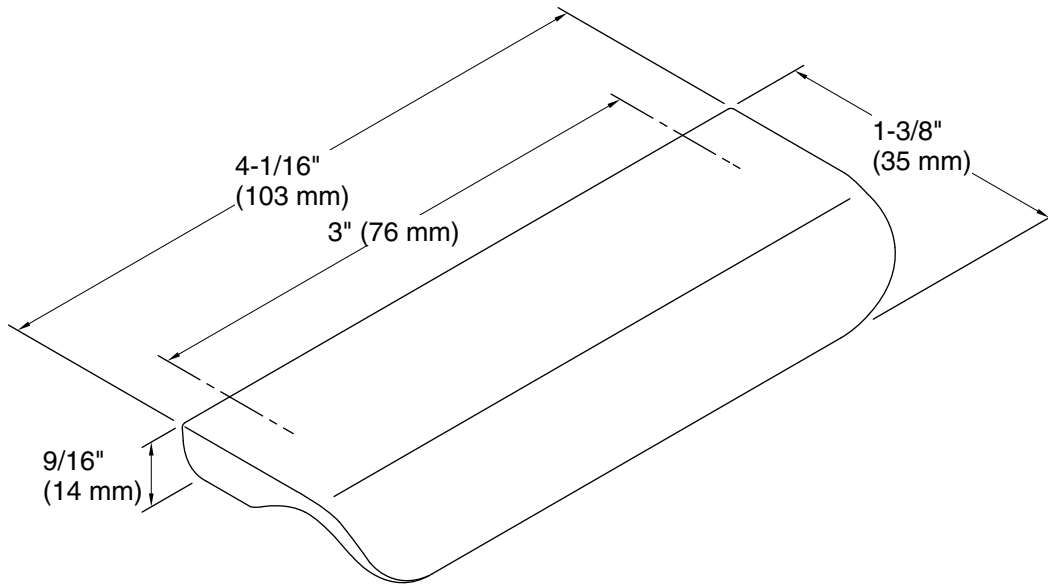

Features

- 4" (101 mm) cabinet pull
- Coordinates with other products in the Avid collection
- Includes installation hardware

Material

- Premium metal construction for durability and reliability
- KOHLER® finishes resist corrosion and tarnishing

Color	Code	Description
	CP	Polished Chrome
	BN	Vibrant® Brushed Nickel
	BL	Matte Black
	2MB	Vibrant® Brushed Moderne Brass

Technical Information

All product dimensions are nominal.

Material: Zinc

Notes

Install this product according to the installation instructions.