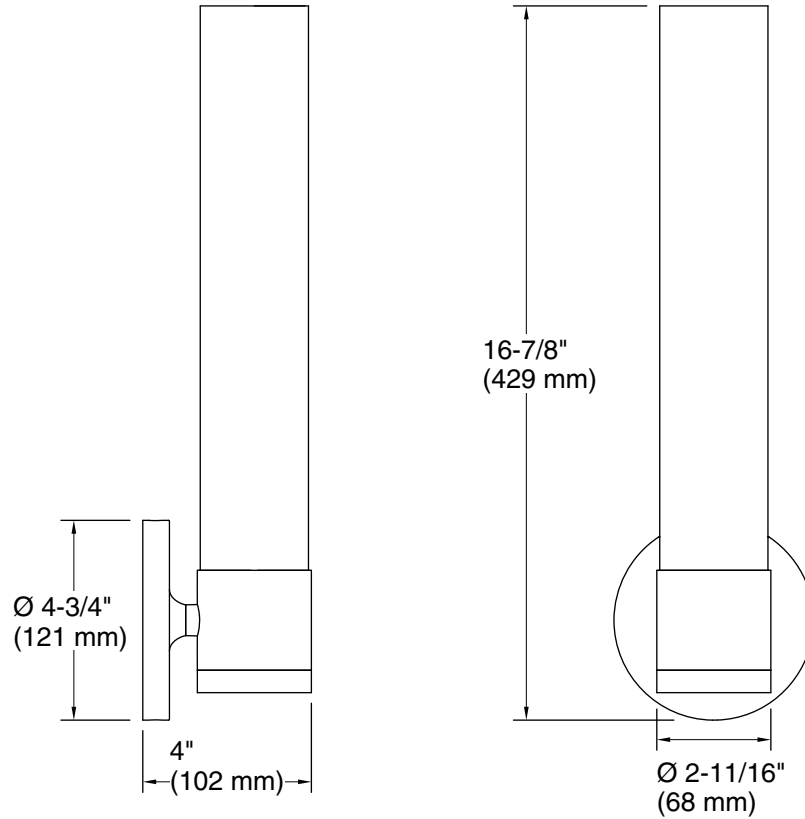

Purist®
17" one-light sconce
K-32375-SC01

Features

- Frosted-glass shade.
- A great piece for almost any space — master bathroom, guest bathroom, hallway, or bedside.
- Coordinates with other products in the Purist collection.
- Requires one bulb with medium (E26) base; type T bulb recommended (sold separately).
- Suitable for damp locations, per UL 1598.

- Installation hardware included.

Included Components

Additional Components:
Installation hardware

Codes/Standards

UL 1598
CSA C22.2 No. 250

**KOHLER® Indoor Lighting Fixtures
Limited Warranty**

See website for detailed warranty information.

Required Electrical Service

One circuit required.

120 V, 60 Hz

Technical Information

All product dimensions are nominal.

Material: Steel, Aluminum, Glass

Number of Lights: 1

Lighting Type: Socket-based

Socket Type: E-26 Medium

Number of Shades: 1

Shade Type: Glass - painted