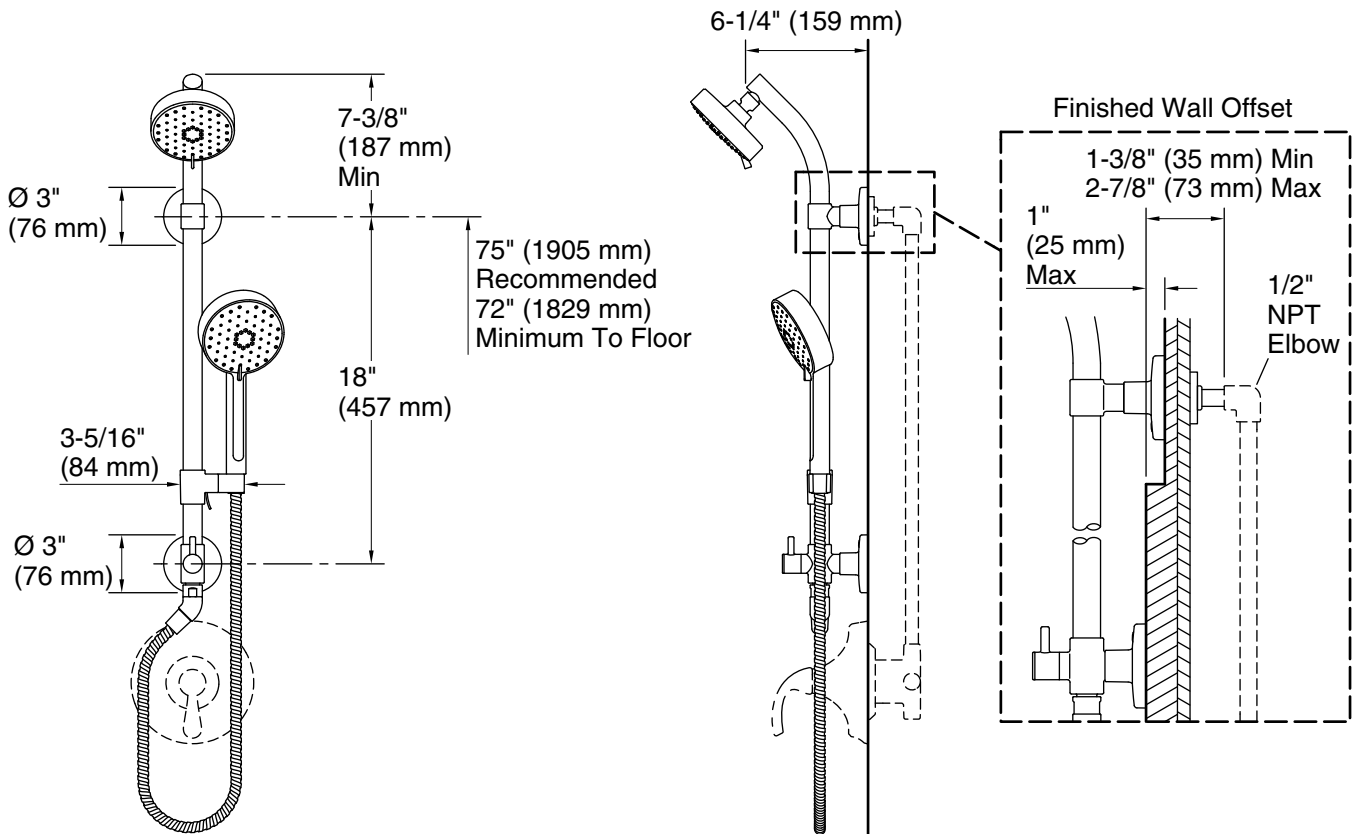

Technical Information

All product dimensions are nominal.

Drain included: No

Notes

Install this product according to the installation instructions.

IMPORTANT! The sidebar must be mounted to stud framing at both the top and bottom mounting locations. Do not use or depend on plastic wall anchors to attach the sidebar.

Plumbing codes may require that an atmospheric vacuum breaker be installed in-line to handshowers. Consult with local codes.

ADA, OBC compliant when installed to the specific requirements of these regulations.