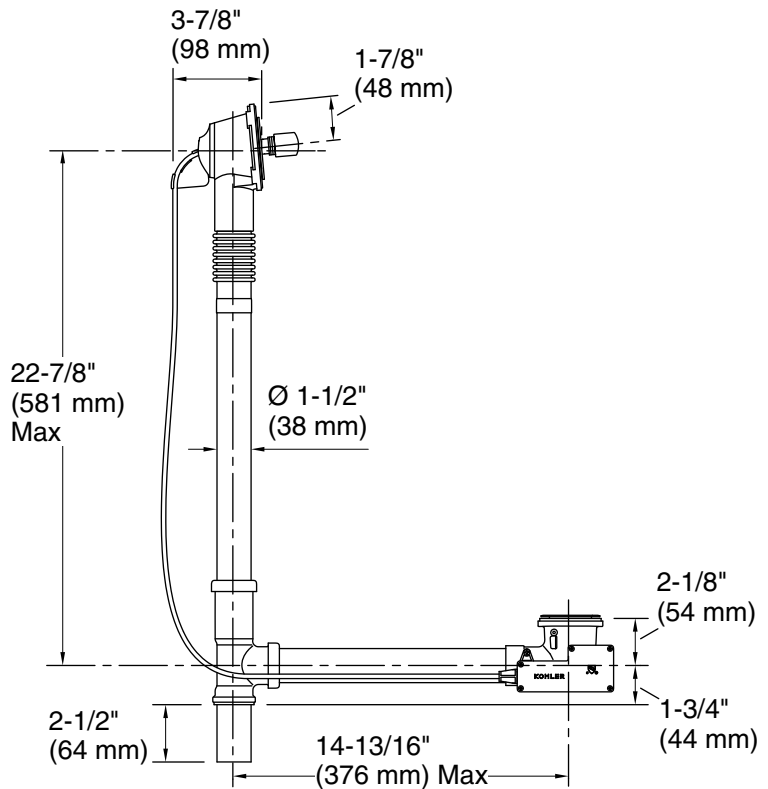

Features

- For use with Tea-for-Two® baths and whirlpools
- 33" (838 mm) length external cable
- Designed specifically for use with Tea-for-Two bath drain trim (sold separately)
- No internal linkages to minimize the potential for clogging

K-23857 Bath drain trim

Codes/Standards

ASME A112.18.2/CSA B125.2

KOHLER® One-Year Limited Warranty

See website for detailed warranty information.

Above-the-Floor

Through-the-Floor

Technical Information

All product dimensions are nominal.

Drain included: Yes