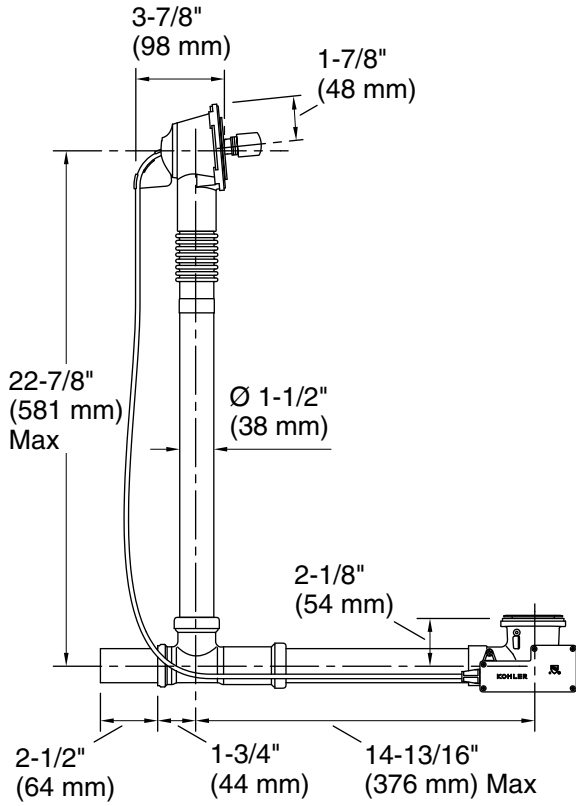

Features

- For use with Tea-for-Two® baths and whirlpools
- 33" (838 mm) length external cable
- Designed specifically for use with Tea-for-Two bath drain trim (sold separately)
- No internal linkages to minimize the potential for clogging

K-23857 Bath drain trim

Codes/Standards

ASME A112.18.2/CSA B125.2

KOHLER® One-Year Limited Warranty

See website for detailed warranty information.

Above-the-Floor

Through-the-Floor

Technical Information

All product dimensions are nominal.

Drain included: Yes