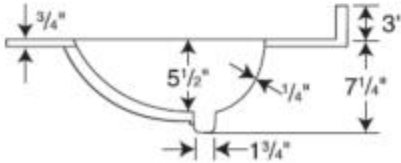

VT1B2225 Ellipse 22 x 25 Single Bowl Vanity Top

Model number:

VT02225.221

Dimensions: 22" x 25" x 7.25"

Installation:

Material: Swanstone®

Standard Features:

- Bowl size 16-3/4" x 13-1/2" x 5-1/2"
- Reinforced solid surface means color and texture run all the way through and cannot wear away.
- Easily accommodates all faucet styles.
- Coordinates with Swanstone® shower and bath systems.
- Sourced from global materials, Swan produces USA-made, high performing surfacing solutions for the bathroom.

Model number:

VT02225.221

Dimensions: 22" x 25" x 7.25"

Installation:

Material: Swanstone®

Model	A	B
VT1B2225	25"	12 1/2"
VT1B2231	31"	15 1/2"
VT1B2237	37"	18 1/2"
VT1B2243	43"	21 1/2"
VT1B2249	49"	24 1/2"
VT1B2255	55"	27 1/2"
VT1B2261	61"	30 1/2"

Dimensions

22 x 25 x 7 1/4 In.
(559 x 635 x 184 mm)

Weight

21 lbs - 10 kg

○ Drill Points ● Pre-drilled

Capacity:
1 3/4 gallons
to overflow

Project:

Contractor: