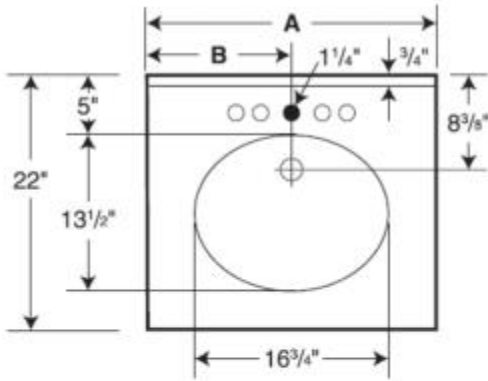

VT1B2225 Ellipse 22 x 25 Single Bowl Vanity Top

Model number:

VT02225.221

Dimensions: 22" x 25" x 7.25"

Installation:

Material: Swanstone®

Standard Features:

- Bowl size 16-3/4" x 13-1/2" x 5-1/2"
- Reinforced solid surface means color and texture run all the way through and cannot wear away.
- Easily accommodates all faucet styles.
- Coordinates with Swanstone® shower and bath systems.
- Sourced from global materials, Swan produces USA-made, high performing surfacing solutions for the bathroom.

Model number:

VT02225.221

Dimensions: 22" x 25" x 7.25"

Installation:

Material: Swanstone®

Model	A	B
VT1B2225	25"	12 1/2"
VT1B2231	31"	15 1/2"
VT1B2237	37"	18 1/2"
VT1B2243	43"	21 1/2"
VT1B2249	49"	24 1/2"
VT1B2255	55"	27 1/2"
VT1B2261	61"	30 1/2"

Dimensions

22 x 25 x 7 1/4 In.
(559 x 635 x 184 mm)

Weight

21 lbs - 10 kg

○ Drill Points ● Pre-drilled

Capacity:
1 3/4 gallons
to overflow

Project:

Contractor: