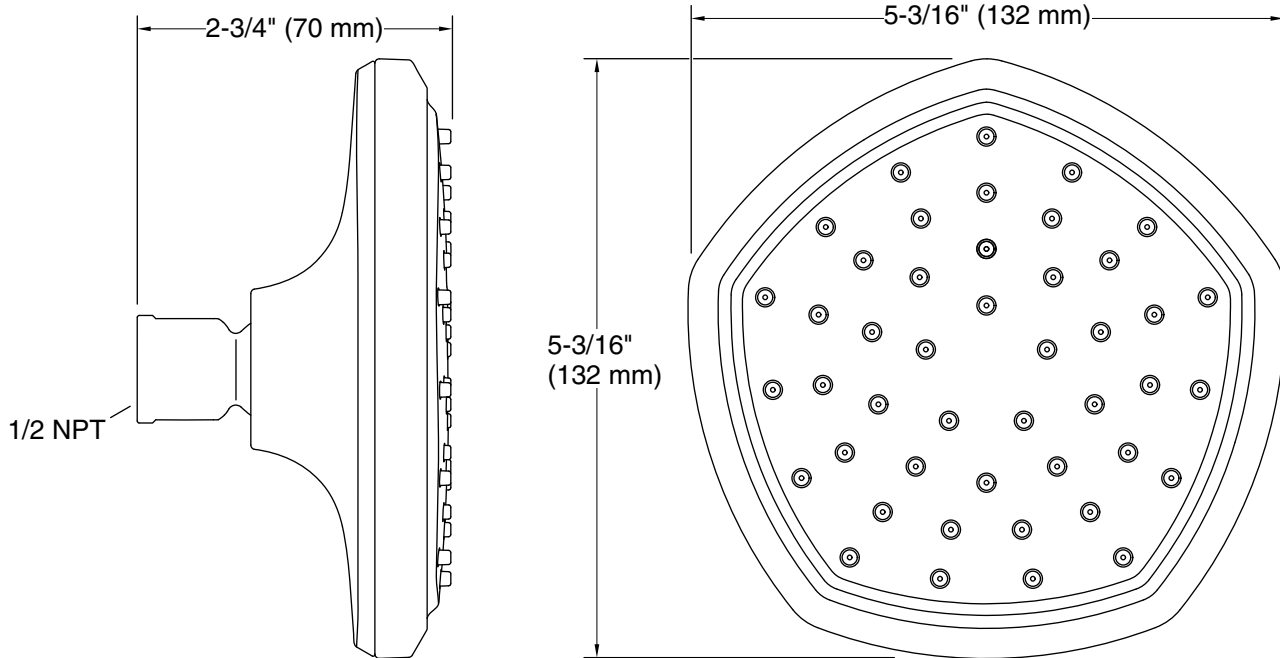

Technical Information

All product dimensions are nominal.

Showerhead/Body Spray:

Rated maximum flow: 2.5 gal/min (9.5 l/min)
Pressure: 80 psi (5.5 bar)

Notes

For use with automatic compensating valves rated at 2.5 gal/min (9.5 l/min) or less.

Install this product according to the installation instructions.