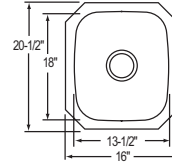

High Quality Undermount Sinks

DAYTON®

DXUH1318

HOSPITALITY

DXUH1318

BOWL DEPTH: 8"

DXUH1210

HOSPITALITY

DXUH1210

BOWL DEPTH: 6½"

DXUH1618

HOSPITALITY

DXUH1618

BOWL DEPTH: 8"

DXUH12FB

HOSPITALITY

DXUH12FB

BOWL DEPTH: 6½"

**½" sink reveal required for proper fit

Model Number	Gauge	Overall Size		Cutout in Countertop	Min. Cabinet Size	Master Pack	Optional Accessories			
		L	W				Cutting Board	Rinsing Basket	Bottom Grid	Drain
DXUH1618	18	16½	18¾	Download DXF file from elkay.com	21	1	CB1516**	LKWRB1316SS LKWERBSS LKWUCSS Utensil Caddy	GBG1415SS	D1125
DXUH1318	18	16	20½	Download DXF file from elkay.com	21	1	CBR1316**	LKWRB1316SS LKWERBSS LKWUCSS Utensil Caddy	GBG1318SS	D1125
DXUH1210	18	14½	12½	Download DXF file from elkay.com	18	1	CB912**			D1125
DXUH12FB	18	14½ dia.		Download DXF file from elkay.com	18	1		LKWRB12SS LKWUCSS Utensil Caddy		D1125