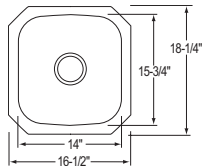

High Quality Undermount Sinks

DAYTON®

DXUH1318

HOSPITALITY

DXUH1318

BOWL DEPTH: 8"

DXUH1210

HOSPITALITY

DXUH1210

BOWL DEPTH: 6½"

DXUH1618

HOSPITALITY

DXUH1618

BOWL DEPTH: 8"

DXUH12FB

HOSPITALITY

DXUH12FB

BOWL DEPTH: 6½"

**½" sink reveal required for proper fit

Model Number	Gauge	Overall Size		Cutout in Countertop	Min. Cabinet Size	Master Pack	Optional Accessories			
		L	W				Cutting Board	Rinsing Basket	Bottom Grid	Drain
DXUH1618	18	16½	18¾	Download DXF file from elkay.com	21	1	CB1516**	LKWRB1316SS LKWERBSS LKWUCSS Utensil Caddy	GBG1415SS	D1125
DXUH1318	18	16	20½	Download DXF file from elkay.com	21	1	CBR1316**	LKWRB1316SS LKWERBSS LKWUCSS Utensil Caddy	GBG1318SS	D1125
DXUH1210	18	14½	12½	Download DXF file from elkay.com	18	1	CB912**			D1125
DXUH12FB	18	14½ dia.		Download DXF file from elkay.com	18	1		LKWRB12SS LKWUCSS Utensil Caddy		D1125