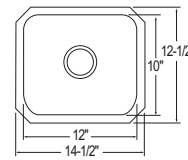

High Quality Undermount Sinks

DAYTON®

DXUH1318

HOSPITALITY

DXUH1318

BOWL DEPTH: 8"

DXUH1210

HOSPITALITY

DXUH1210

BOWL DEPTH: 6½"

DXUH1618

HOSPITALITY

DXUH1618

BOWL DEPTH: 8"

DXUH12FB

HOSPITALITY

DXUH12FB

BOWL DEPTH: 6½"

**½" sink reveal required for proper fit

Model Number	Gauge	Overall Size		Cutout in Countertop	Min. Cabinet Size	Master Pack	Optional Accessories			
		L	W				Cutting Board	Rinsing Basket	Bottom Grid	Drain
DXUH1618	18	16½	18¾	Download DXF file from elkay.com	21	1	CB1516**	LKWRB1316SS LKWERBSS LKWUCSS Utensil Caddy	GBG1415SS	D1125
DXUH1318	18	16	20½	Download DXF file from elkay.com	21	1	CBR1316**	LKWRB1316SS LKWERBSS LKWUCSS Utensil Caddy	GBG1318SS	D1125
DXUH1210	18	14½	12½	Download DXF file from elkay.com	18	1	CB912**			D1125
DXUH12FB	18	14½ dia.		Download DXF file from elkay.com	18	1		LKWRB12SS LKWUCSS Utensil Caddy		D1125