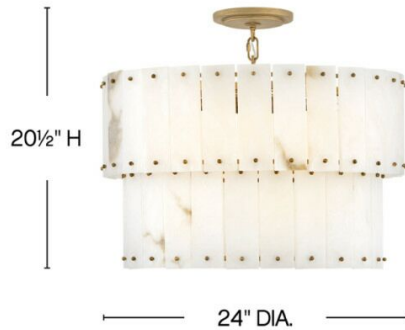

SIMONE

FR47751BNG

MEDIUM CONVERTIBLE CHANDELIER

Simone has the timeless charm to infuse any space with opulent luxury. Fashioned with natural alabaster panels in a traditional tiered style, the effortless appeal speaks for itself. Perfect for dining rooms, foyers, and grand spaces, Simone is a conversation-starting piece that is truly a work of art.

DETAILS	
FINISH:	Burnished Gold
MATERIAL:	Steel
GLASS:	Alabaster
SLOPE DEGREE:	90
DIMMABLE:	YES - WITH DIMMABLE LAMP (NOT INCLUDED)

DIMENSIONS	
WIDTH:	24"
HEIGHT:	15"
WEIGHT:	35.1lb

LIGHT SOURCE	
LIGHT SOURCE:	Socketed
WATTAGE:	6-5w Cand. LED, 60w Equiv.
VOLTAGE:	120v

MOUNTING	
CANOPY:	6.5" Dia.
LEAD WIRE:	1 X 144"
MAX HEIGHT:	50.5

SHIPPING	
CARTON LENGTH:	29
CARTON WIDTH:	29
CARTON HEIGHT:	24.5
CARTON WEIGHT:	51.8

PRODUCT DETAILS:

- Suitable for use in dry (indoor) locations as defined by NEC and CEC. Meets United States UL Underwriters Laboratories & CSA Canadian Standards Association Product Safety Standards.
- This fixture includes multiple down stems in various lengths to customize the installation height of the fixture, including one 6" stem and two 12" stems
- Classic, elegant lines and timeless details enhance a traditional space
- Luxurious gold finish with opulent sheen
- Convertible fixture can be hung as a chandelier or semi-flush mount.
- Convertible fixture can be hung as a pendant or semi-flush mount