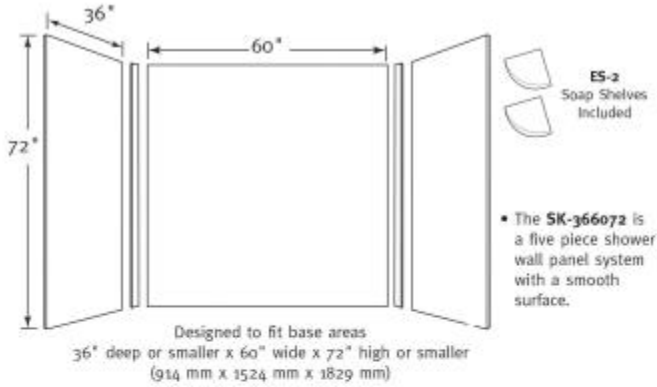

SK-366296 36 x 62 x 96 Swanstone Smooth Glue up Shower Wall Kit

Model number:

SK366296.011

Dimensions:

Installation: Glue up

Material: Swanstone

Standard Features:

- Swanstone Shower Kit designed to fit multiple shower floor sizes including ADA barrier free floors.
- Kit fits shower floors 36" deep x 60" wide or smaller. Panels are 96 inches tall.
- Extra inches make is easy to trim-to-size.
- Reinforced solid surface means color and texture run all the way through and cannot wear away.
- 96" Height eliminates need for batten strip.

SK-366296 36 x 62 x 96 Swanstone Smooth Glue up Shower Wall Kit

Model number:

SK366296.011

Dimensions:

Installation: Glue up

Material: Swanstone

Weight

236 lbs - 107 kg