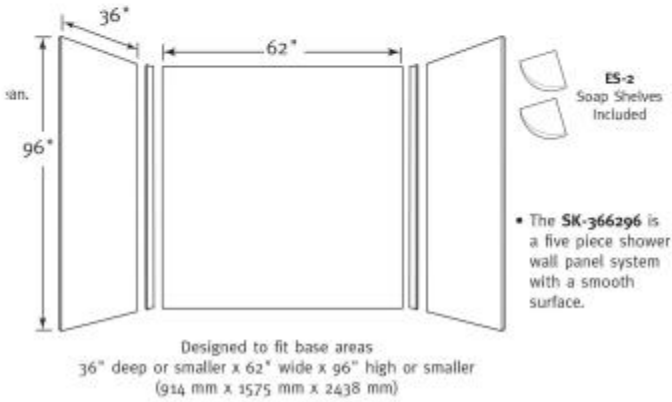

SK-366296 36 x 62 x 96 Swanstone Smooth Glue up Shower Wall Kit

Model number:

SK366296.011

Dimensions:

Installation: Glue up

Material: Swanstone

Standard Features:

- Swanstone Shower Kit designed to fit multiple shower floor sizes including ADA barrier free floors.
- Kit fits shower floors 36" deep x 60" wide or smaller. Panels are 96 inches tall.
- Extra inches make is easy to trim-to-size.
- Reinforced solid surface means color and texture run all the way through and cannot wear away.
- 96" Height eliminates need for batten strip.

SK-366296 36 x 62 x 96 Swanstone Smooth Glue up Shower Wall Kit

Model number:

SK366296.011

Dimensions:

Installation: Glue up

Material: Swanstone

Weight

236 lbs - 107 kg