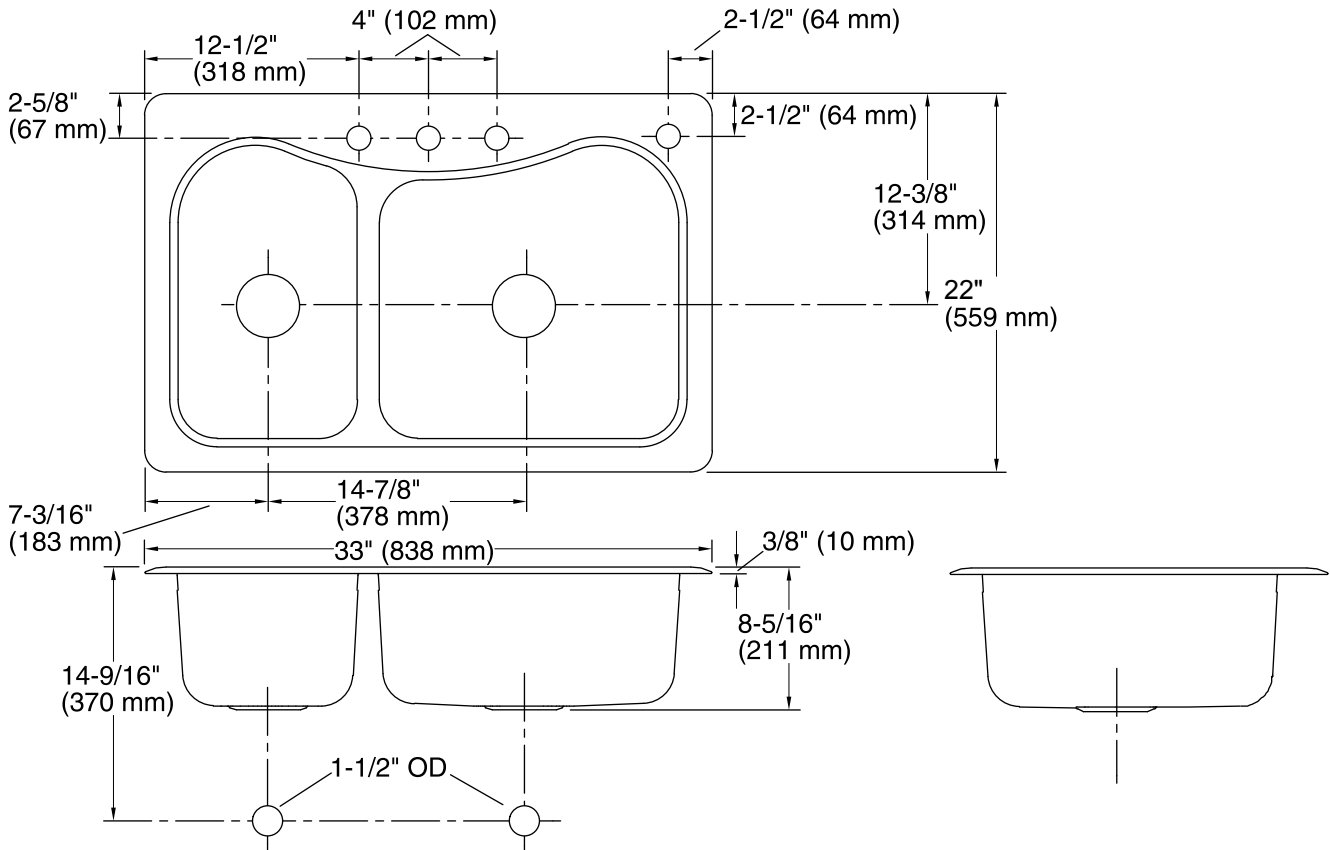

Features

- 36-inch minimum base cabinet width.
- 18-gauge stainless steel.
- Top-mount.
- Double (extra large/medium) bowl.
- Three faucet holes with one accessory hole to the right.
- With SilentShield® sound-absorption technology.
- 33" (838 mm) x 22" (559 mm)

Optional Accessories

K-3122 Sink Rack
K-3123 Sink Rack
K-3364 Colander
K-3368 Sink Basket
K-8813

Components

Product includes:
1150001 Installation Clips
K-3365 Cutting Board

Codes/Standards

ASME A112.19.3/CSA B45.4

Lifetime Limited Warranty for KOHLER® Stainless Steel Sinks

See website for detailed warranty information.

Technical Information

All product dimensions are nominal.

Bowl configuration:	X-Large/medium
Installation:	Top-mount
Cutout:	Top-mount, 32-1/2" x 21-1/2" (826 mm x 546 mm) with 1" (25 mm) radius corners
Bowl area (Left)	Length: 17-1/16" (433 mm) Width: 10-7/16" (265 mm) Bowl depth: 8" (203 mm)
Bowl area (Right)	Length: 17-7/16" (443 mm) Width: 17-1/16" (433 mm) Bowl depth: 8" (203 mm)
Number of deck holes:	4
Faucet hole(s):	1-7/16" (37 mm)
Drain hole:	3-5/8" (92 mm)