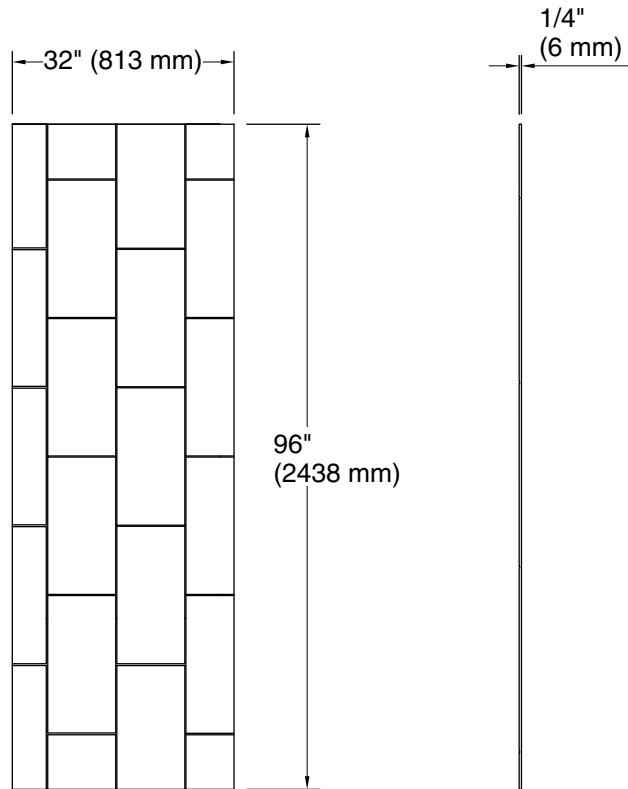

Stoneridge™

96" x 32" left shower end wall with vertical block design
design
K-39433-T10L

Features

- Modern vertical block design
- Matte finish complements any decor
- Factory-machined edges provide a finished look for walls without the need for trim
- Durable, nonporous walls are easy to clean and maintain
- Can be installed over existing bathing/showering walls for easy renovation projects
- Available in several distinct textures, each thoughtfully designed in a transitional style that blends classic and contemporary aesthetics
- Offered in a wide range of sizes to accommodate many design layouts and room dimensions
- Coordinates with other products in the Stoneridge™ collection

See website for detailed warranty information.

Available Colors/Finishes

Color tiles intended for reference only.

Color Code Description

	HW1	Honed White
---	-----	-------------

Stoneridge™
96" x 32" left shower end wall with vertical block design
design
K-39433-T10L

Technical Information

All product dimensions are nominal.

Weight: 54.12 lbs (24.5 kg)

Notes

Measure your actual product for rough-in details.

Install this product according to the installation instructions.