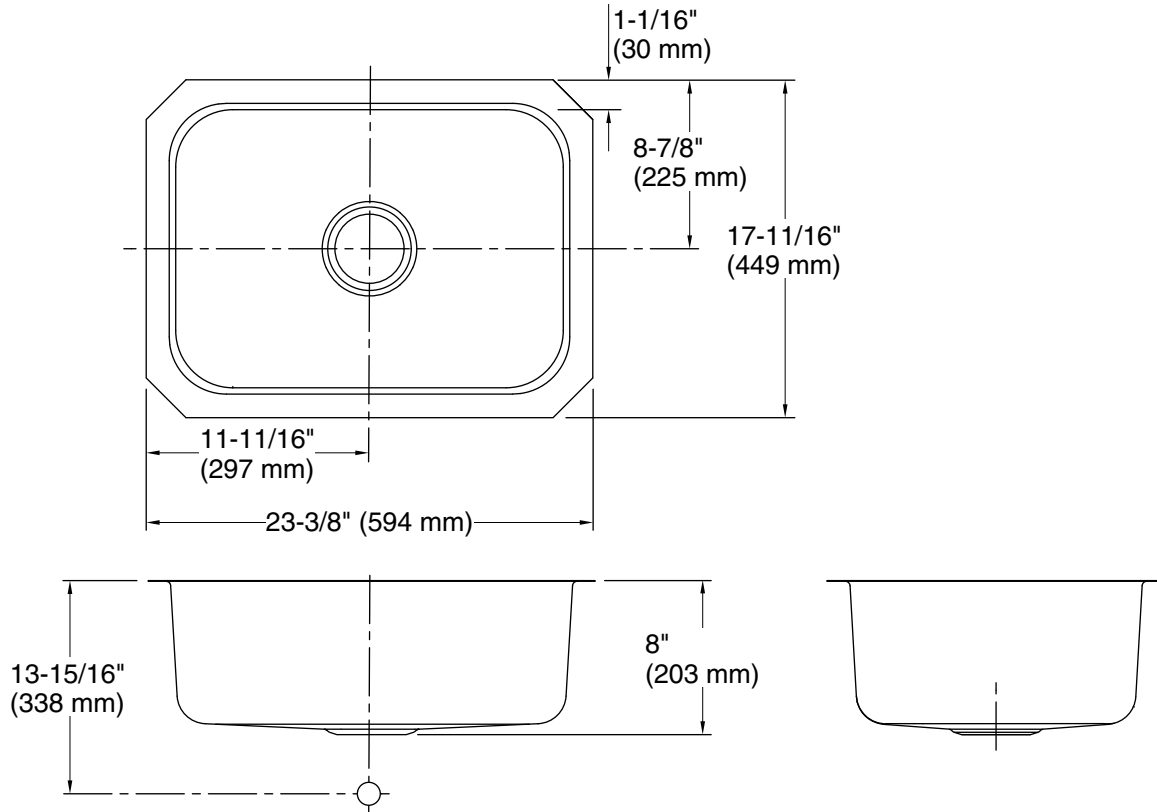

Technical Information

All product dimensions are nominal.

- Bowl configuration: Single
- Installation: Under-mount
- Bowl area: Length: 21" (533 mm)
Width: 15-1/4" (387 mm)
Bowl depth: 7-3/4" (197 mm)
Water depth: 7-3/4" (197 mm)
- Drain hole: 3-5/8" (92 mm)
- Template: 1315840-7, required, included