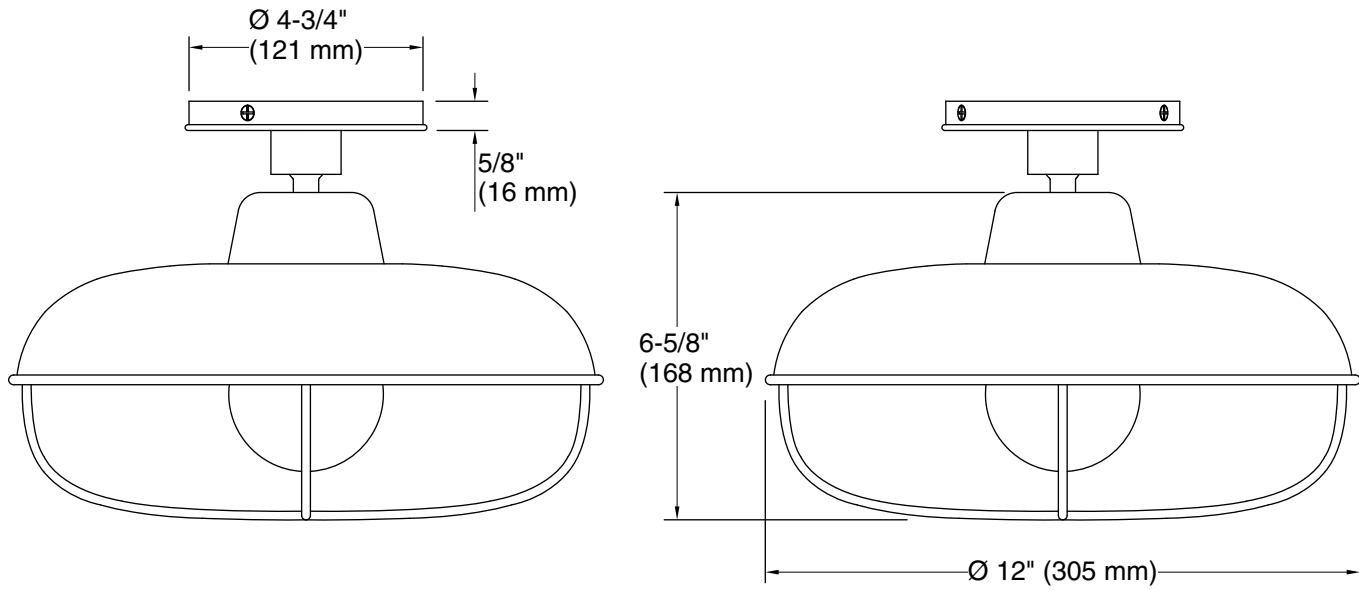

Required Electrical Service

One circuit required.

Lights: 120 V, 60 Hz

Technical Information

All product dimensions are nominal.

Installation Type: Flush-mount

Material: Steel

Number of Lights: 1