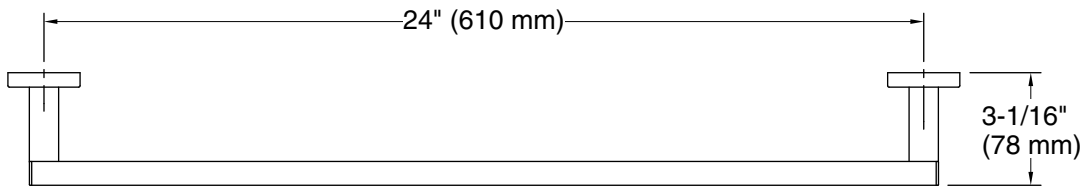

Features

- 24" (610 mm) bar.
- Coordinates with other products in the Square collection.

Material

- Premium metal construction for durability and reliability.
- KOHLER finishes resist corrosion and tarnishing.

Technical Information

All product dimensions are nominal.

Material: Zinc, Stainless Steel

Notes

Install this product according to the installation instructions.

CAUTION: Risk of personal injury. Do not install these products in any area where they are likely to be used inadvertently as a grab bar or support bar. These products are not designed or intended for use as a grab bar or support bar.