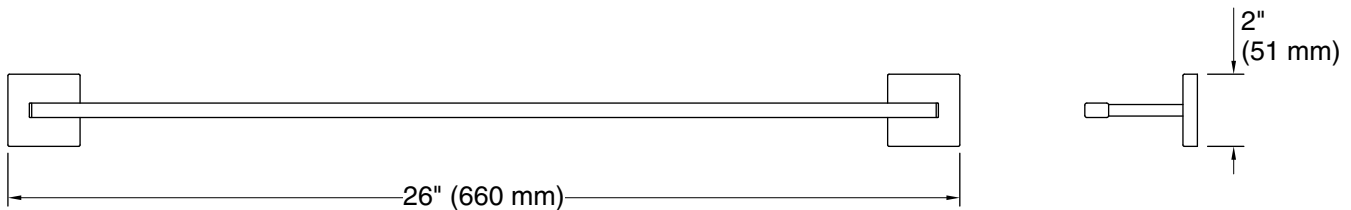

Features

- 24" (610 mm) bar.
- Coordinates with other products in the Square collection.

Material

- Premium metal construction for durability and reliability.
- KOHLER finishes resist corrosion and tarnishing.

Installation

- Installation hardware and template included.

Recommended Products/Accessories

- K-31506-TA bath sheet with Tatami weave, 35" x 70"
- K-31506-TE bath sheet with Terry weave, 35" x 70"
- K-31506-TX bath sheet with Textured weave, 35" x 70"
- K-23729 Stainless steel cleaner

Technical Information

All product dimensions are nominal.

Material: Zinc, Stainless Steel

Notes

Install this product according to the installation instructions.

CAUTION: Risk of personal injury. Do not install these products in any area where they are likely to be used inadvertently as a grab bar or support bar. These products are not designed or intended for use as a grab bar or support bar.