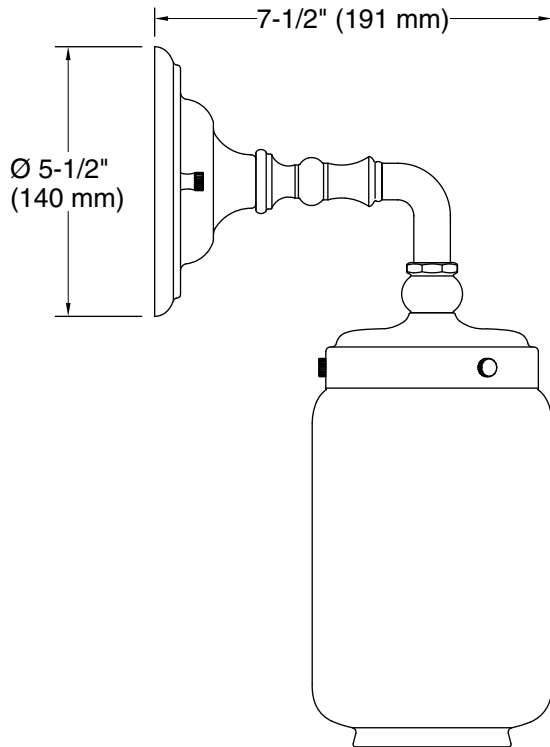

Features

- Clear glass shades with inner frosted glass diffusers for reduced glare.
- Requires bulb with medium (E26) base; T10 bulb recommended (sold separately).
- Coordinates with faucets and accessories in the Artifacts collection.
- Includes installation hardware.
- Suitable for damp locations, per UL 1598.

Technical Information

All product dimensions are nominal.

Installation Type: Wall-mount
Material: Brass, Glass, Zinc
Number of Lights: 1
Lighting Type: Socket-based
Socket Type: E-26 Medium

Notes

Install this product according to the installation instructions.