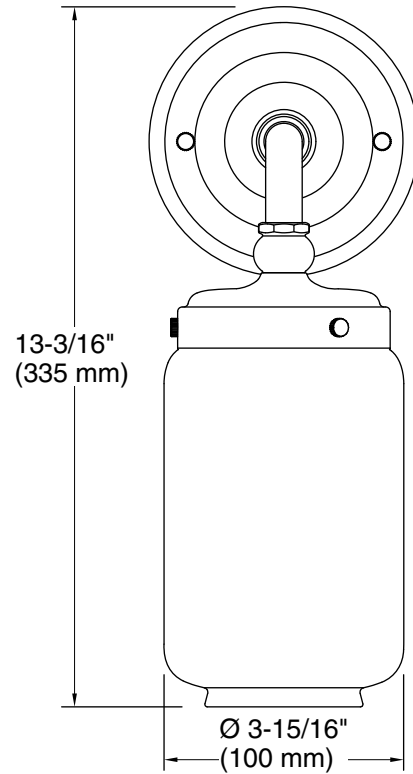

Features

- Clear glass shades with inner frosted glass diffusers for reduced glare.
- Requires bulb with medium (E26) base; T10 bulb recommended (sold separately).
- Coordinates with faucets and accessories in the Artifacts collection.
- Includes installation hardware.
- Suitable for damp locations, per UL 1598.

Technical Information

All product dimensions are nominal.

Installation Type: Wall-mount
Material: Brass, Glass, Zinc
Number of Lights: 1
Lighting Type: Socket-based
Socket Type: E-26 Medium

Notes

Install this product according to the installation instructions.