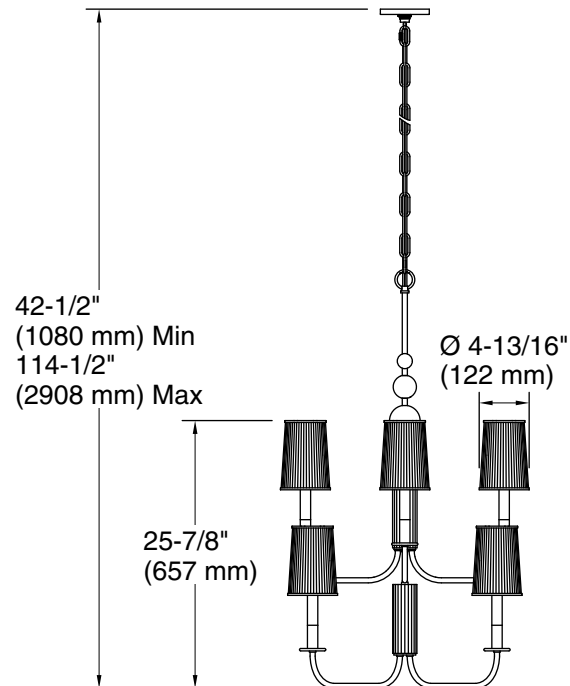

Features

- Scalloped metal center with orb accents is surrounded by candlestick fixtures and delicate matte ribbed glass shades for dramatic elegance.
- A great piece for almost any space — especially in a foyer or dining room.
- Candelabra base (E12) socket, works best with B10 or B11 bulb (sold separately).
- Suitable for damp locations, per UL 1598.
- Includes installation hardware.

UL 1598
CSA C22.2 No. 250.0

KOHLER® Indoor Lighting Fixtures Limited Warranty

See website for detailed warranty information.

Available Colors/Finishes

Color tiles intended for reference only.

Color	Code	Description
	SNL	Polished Nickel
	2PL	Polished Brass
	GNL	Gunmetal

Required Electrical Service

One circuit required.

120 V, 60 Hz

Technical Information

All product dimensions are nominal.

Installation Type:	Ceiling-mount
Material:	Steel, Brass, Glass
Number of Lights:	8
Lighting Type:	Socket-based
Socket Type:	E-12 Candelabra
Number of Shades:	8
Shade Type:	Glass - frosted
Hanging Type:	Chain
Height:	$42\text{-}1/2\text{'}$ (1080 mm) - $114\text{-}1/2\text{'}$ (2909 mm)