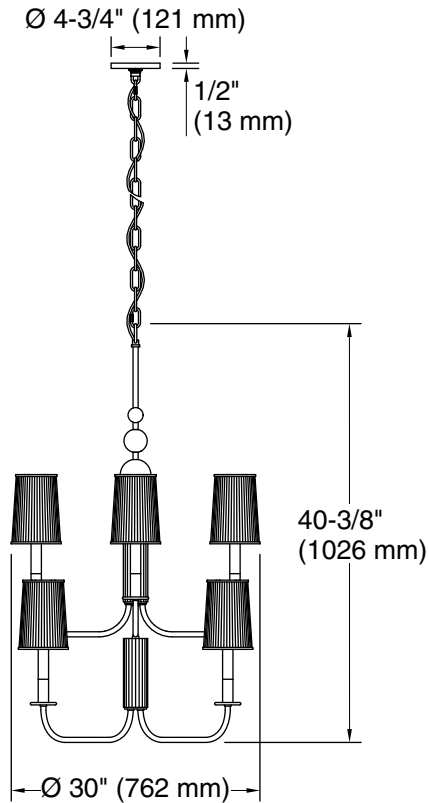

Features

- Scalloped metal center with orb accents is surrounded by candlestick fixtures and delicate matte ribbed glass shades for dramatic elegance.
- A great piece for almost any space — especially in a foyer or dining room.
- Candelabra base (E12) socket, works best with B10 or B11 bulb (sold separately).
- Suitable for damp locations, per UL 1598.
- Includes installation hardware.

UL 1598
CSA C22.2 No. 250.0

KOHLER® Indoor Lighting Fixtures Limited Warranty

See website for detailed warranty information.

Available Colors/Finishes

Color tiles intended for reference only.

Color	Code	Description
	SNL	Polished Nickel
	2PL	Polished Brass
	GNL	Gunmetal

Required Electrical Service

One circuit required.

120 V, 60 Hz

Technical Information

All product dimensions are nominal.

Installation Type:	Ceiling-mount
Material:	Steel, Brass, Glass
Number of Lights:	8
Lighting Type:	Socket-based
Socket Type:	E-12 Candelabra
Number of Shades:	8
Shade Type:	Glass - frosted
Hanging Type:	Chain
Height:	$42\text{-}1/2\text{'}$ (1080 mm) - $114\text{-}1/2\text{'}$ (2909 mm)