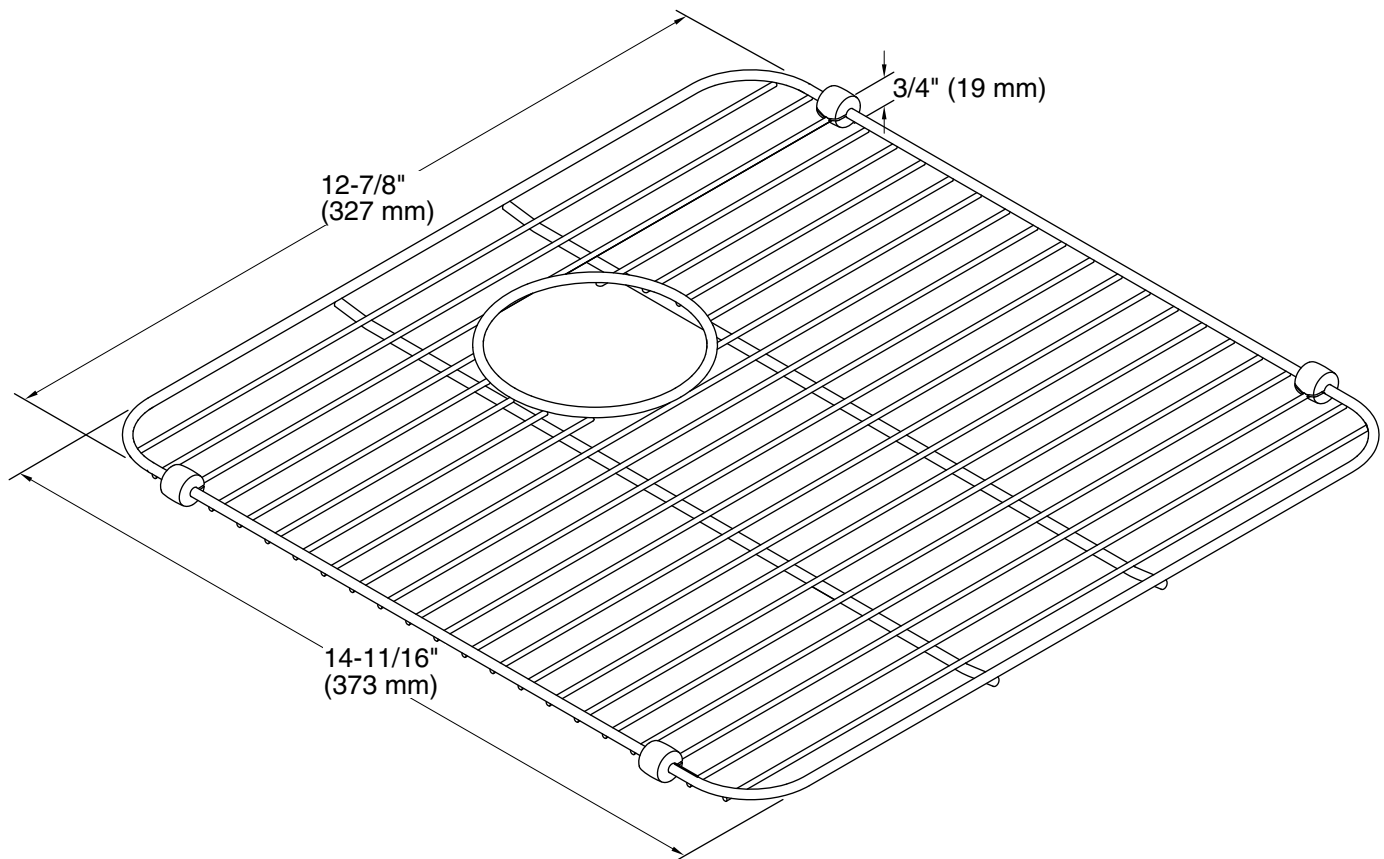

**Iron/Tones<sup>®</sup>**

Stainless steel sink rack, 12-7/8" x 14-11/16"

**K-5184**

**Technical Information**

All product dimensions are nominal.

Material:                   Stainless Steel