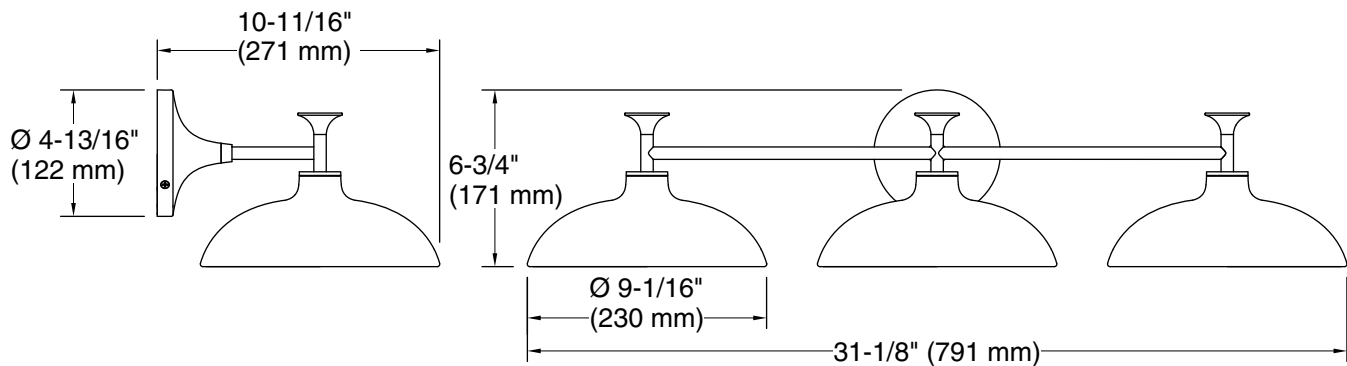

Features

- Domed glass shades extend from intersecting rods and flared metal bases in contemporary designs fit for any room.
- Coordinates with faucets in the Tone collection.
- Requires three bulbs with candelabra (E12) base; type G bulb recommended (sold separately).
- Suitable for damp locations, per UL 1598.

Required Electrical Service

One circuit required.

120 V, 60 Hz

Technical Information

All product dimensions are nominal.

Material: Steel, Aluminum, Glass

Number of Lights: 3

Lighting Type: Socket-based